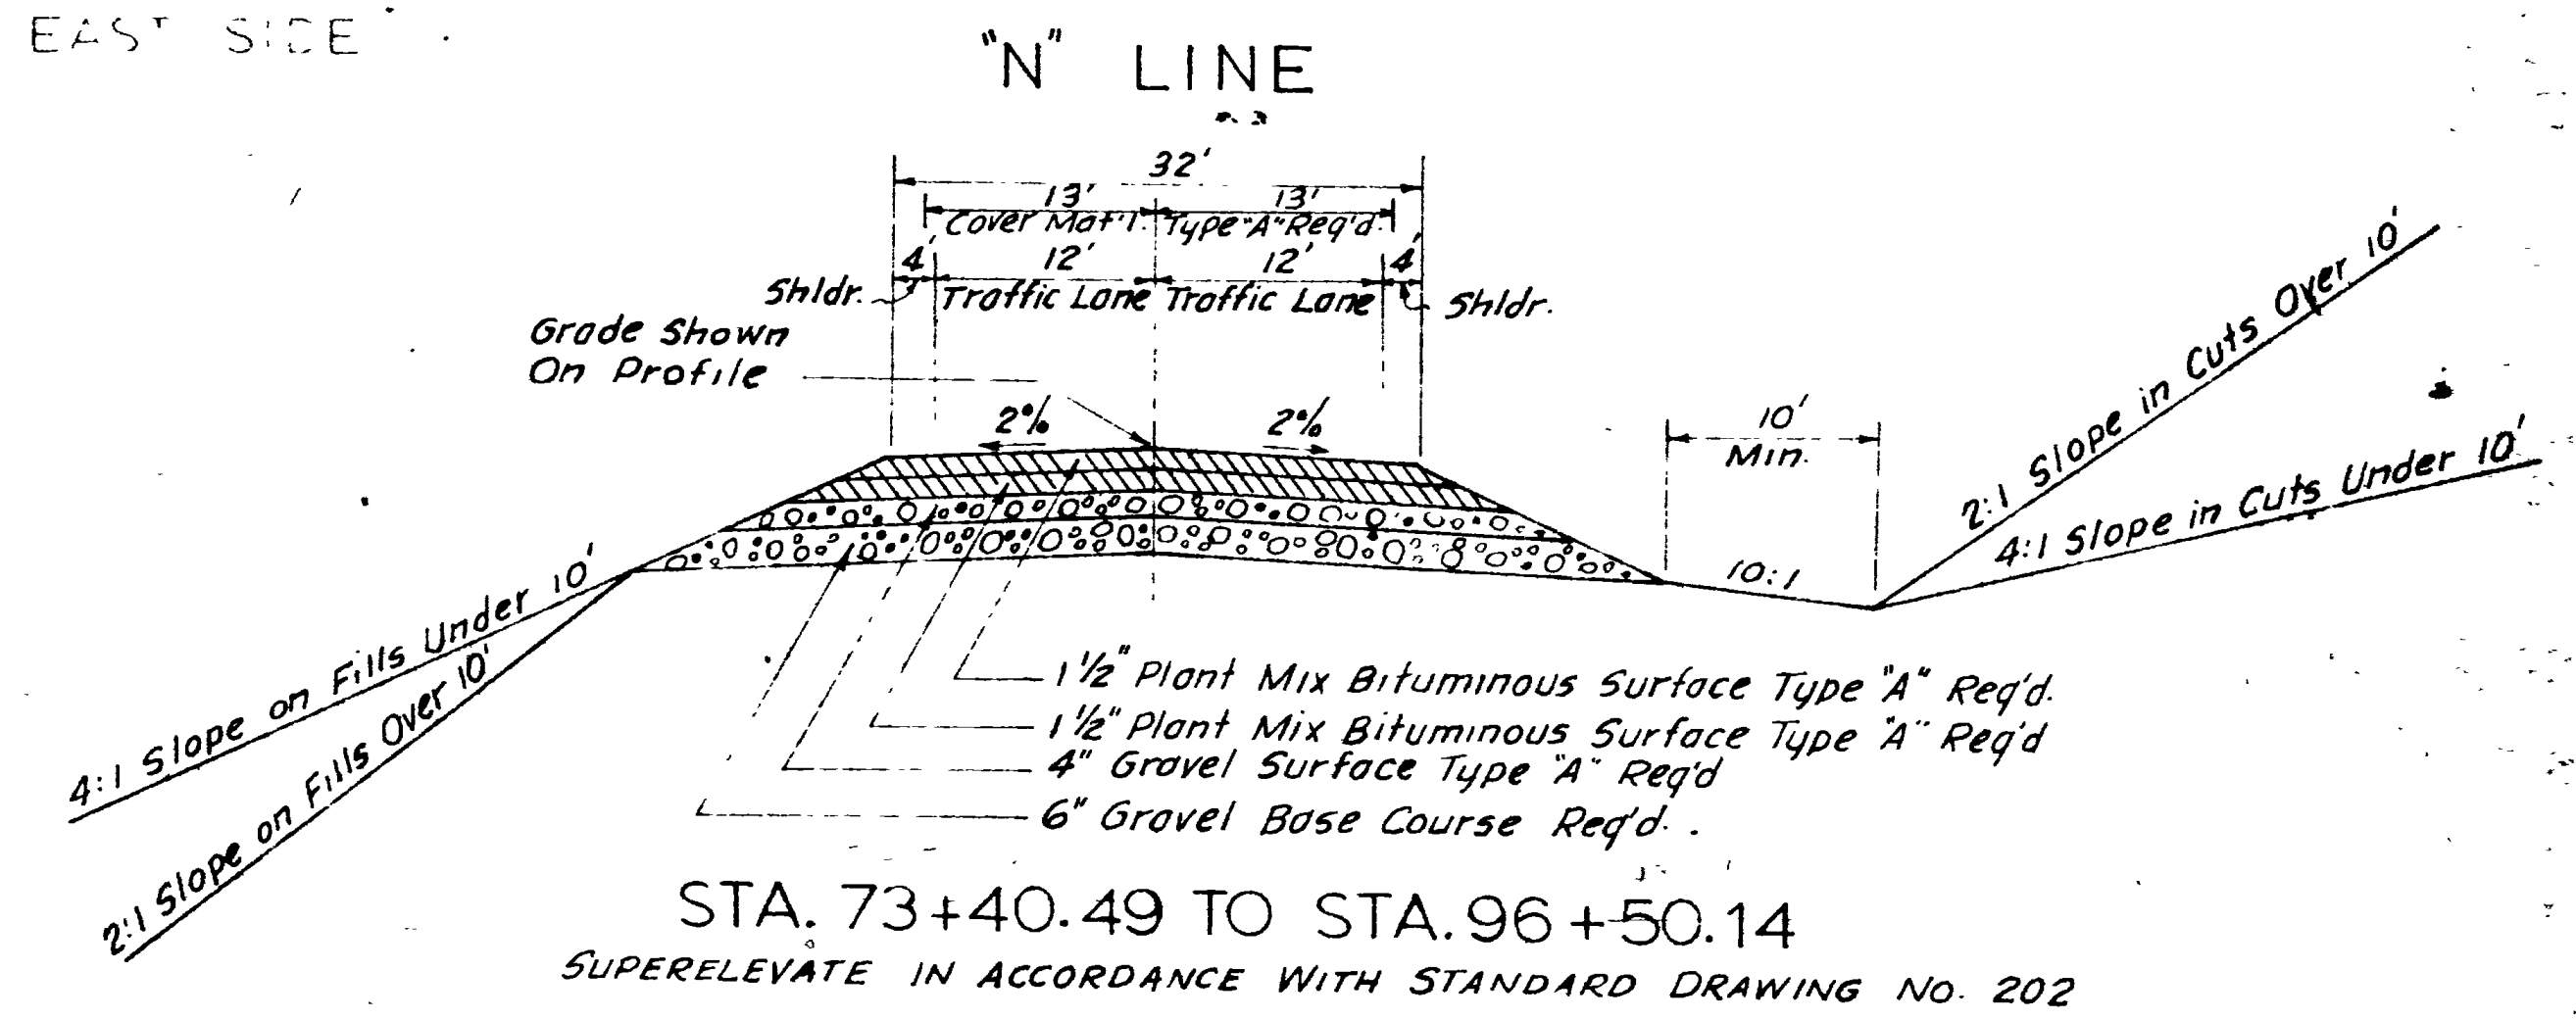

TYPICAL SITUATION
 THROUGH BORROW AREA
 NORTHWEST CORNER OF
 HILL AIR FORCE BASE

REVISIONS

CROSS SECTION — DAVIS WEBER CANAL
STA. 10+00 TO STA. 35+66.58
NORTHWEST CORNER OF HILL FIELD
I-15-8 (12) 334

* NOTE:
If Connections are Made Under
Water (See Special Provisions) Place
#4 Bars in the Joints Between the
4" & 6" Concrete Sections as Directed
By the Project Engineer.