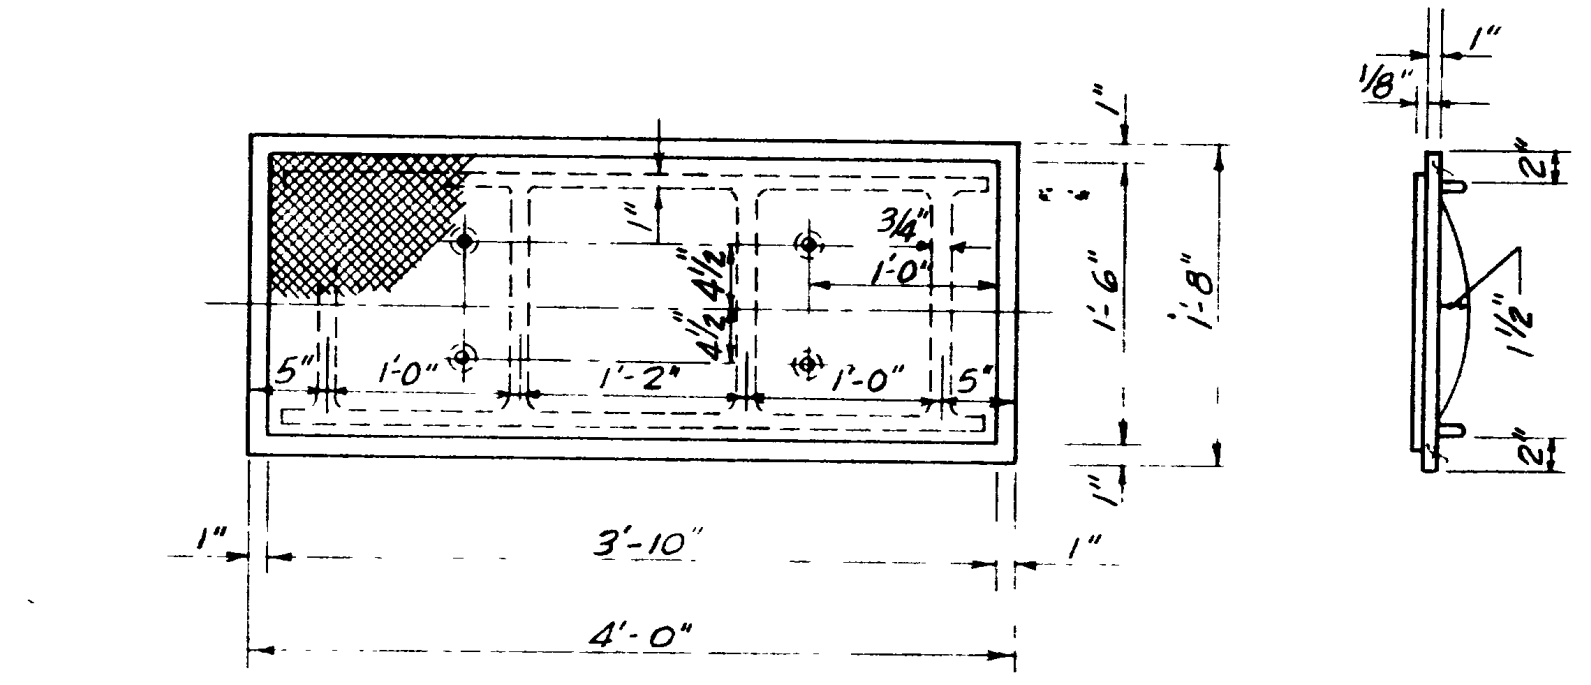

MEASURING BOX

COVER WEIGHT 319 LBS.
(MATERIAL: CAST IRON)

* Ductile Iron Will be Accepted for Either the Cover or Frame Fabrication.