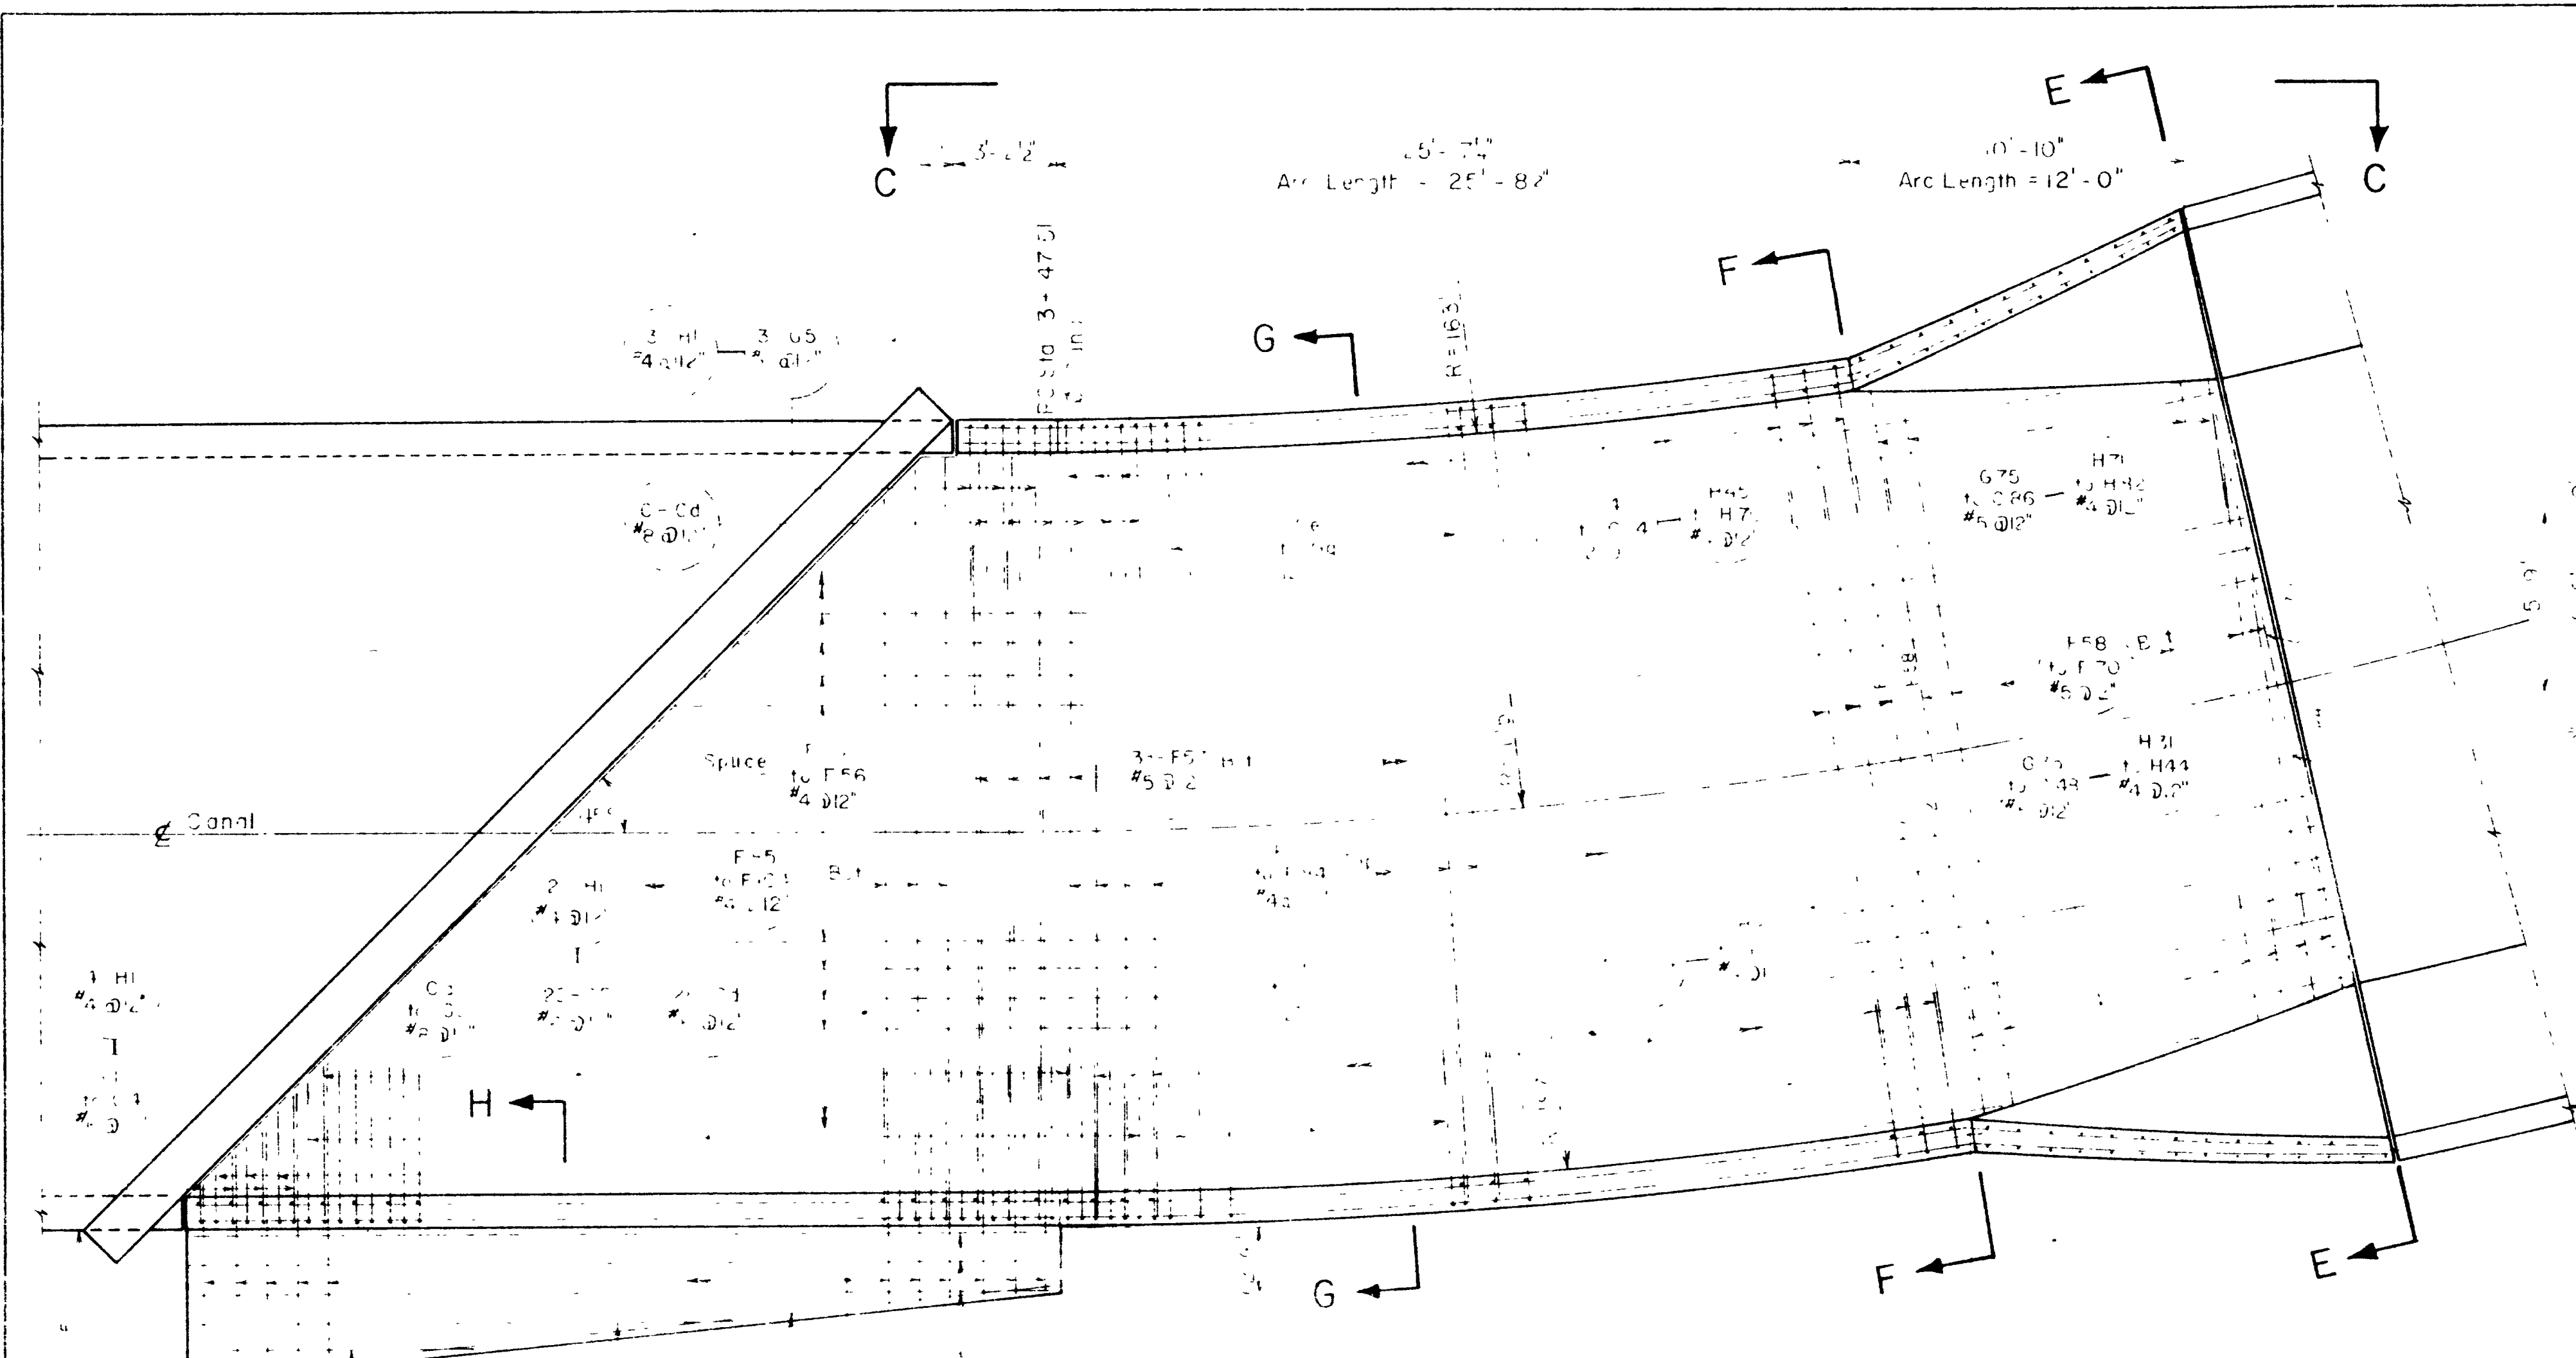

PLAN FLUME A