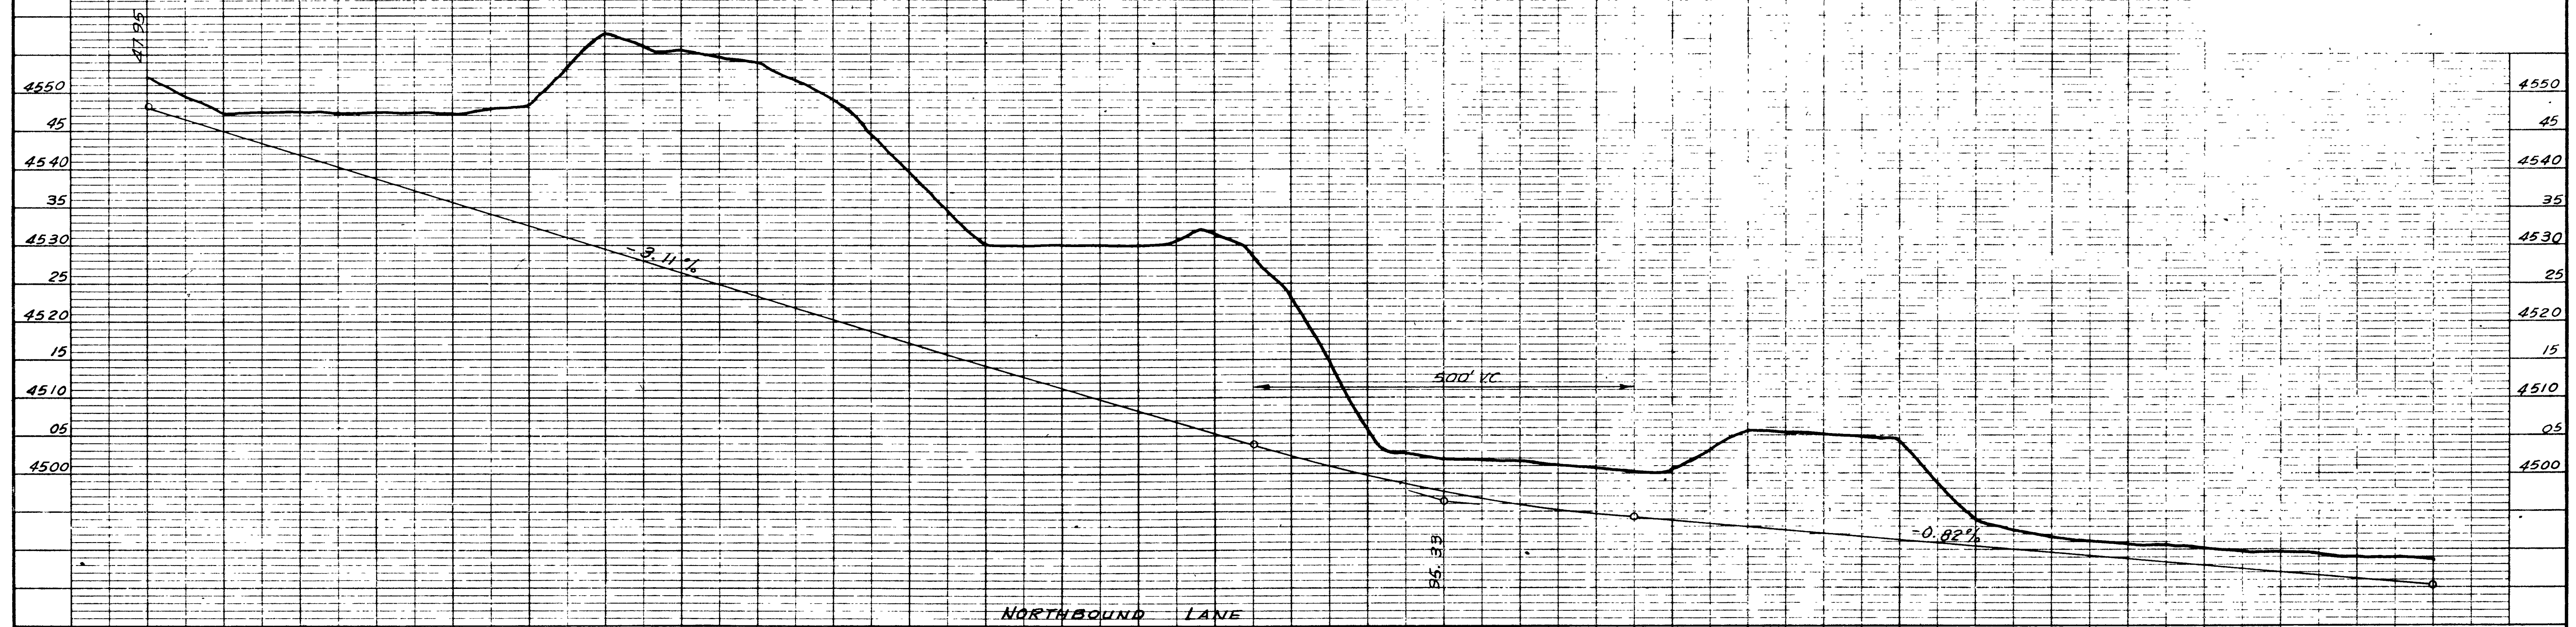

FIRST CONTRACT