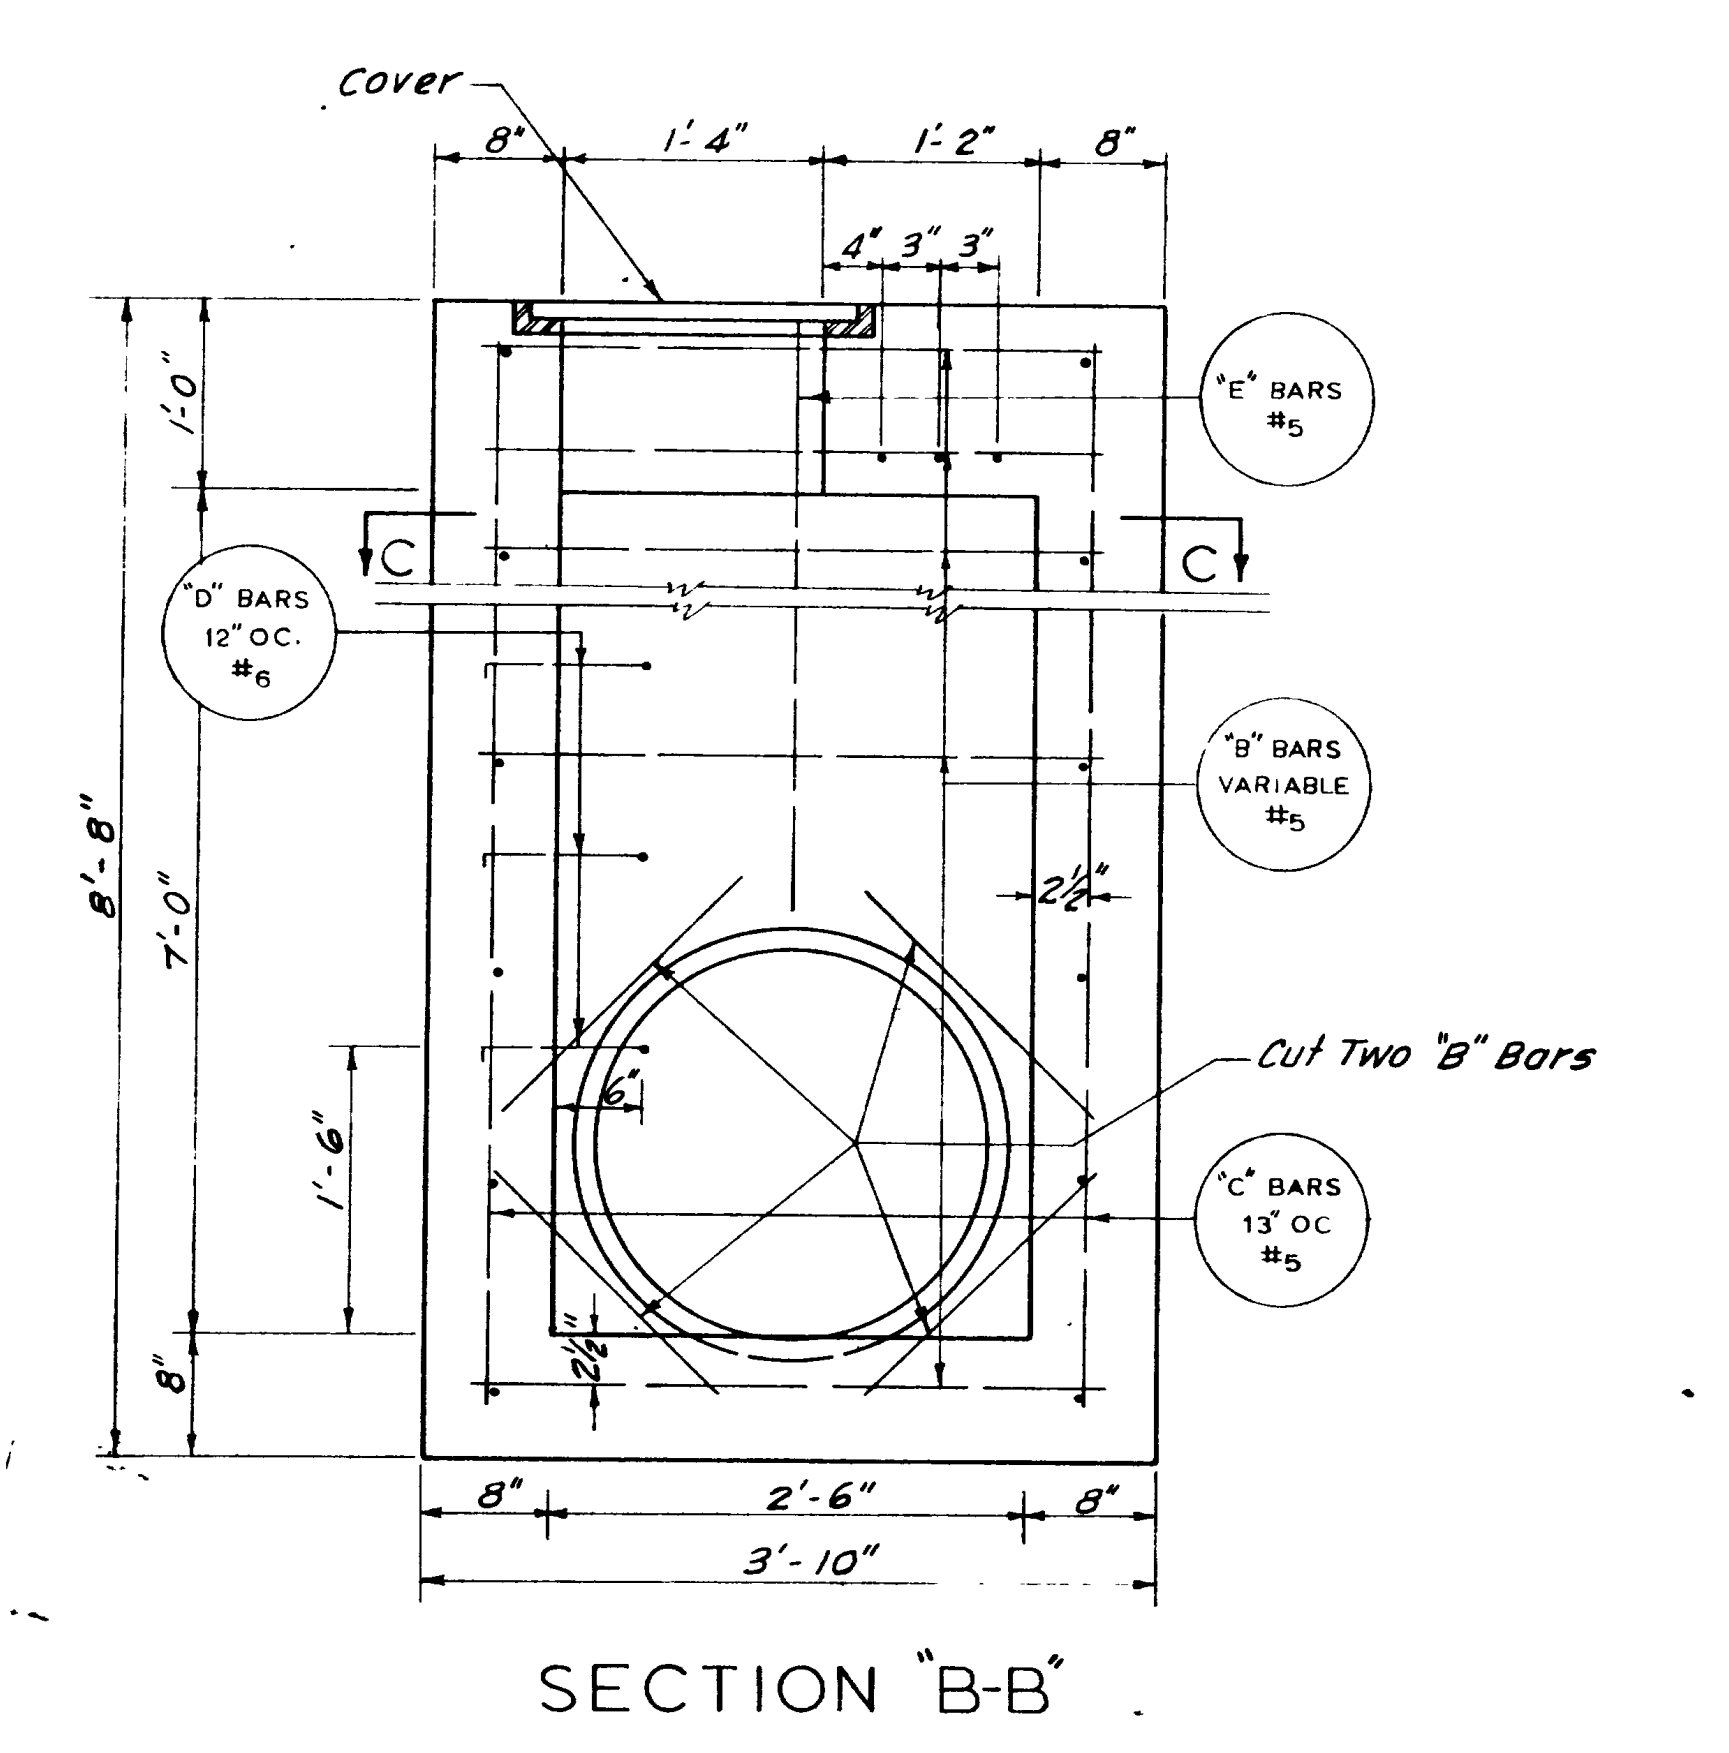

SCHEDULE OF INSTALLATIONS

REINFORCING BARS						QUANTITIES			
"A" BARS	"B" BARS	"C" BARS	"D" BARS	"E" BARS	STRUCT. STEEL LBS.	REINF. STEEL LBS.	CONC. CU. YDS.	EXCAV. CU. YDS.	
NO. LENGTH	NO. LENGTH	NO. LENGTH	NO. LENGTH	NO. LENGTH					
22 6'-0"	26 3'-6"	12 8'-2"	6 3'-4"	2 4'-0"	603	373	3.9	15.4	

FRAME WEIGHT 146 LBS.
(MATERIAL: CAST IRON)

COVER WEIGHT 319 LBS.
(MATERIAL: CAST IRON)

* Ductile Iron Will be Accepted for Either the Cover or Frame Fabrication.

SECTION "A-A"

REVISIONS
DATE BY