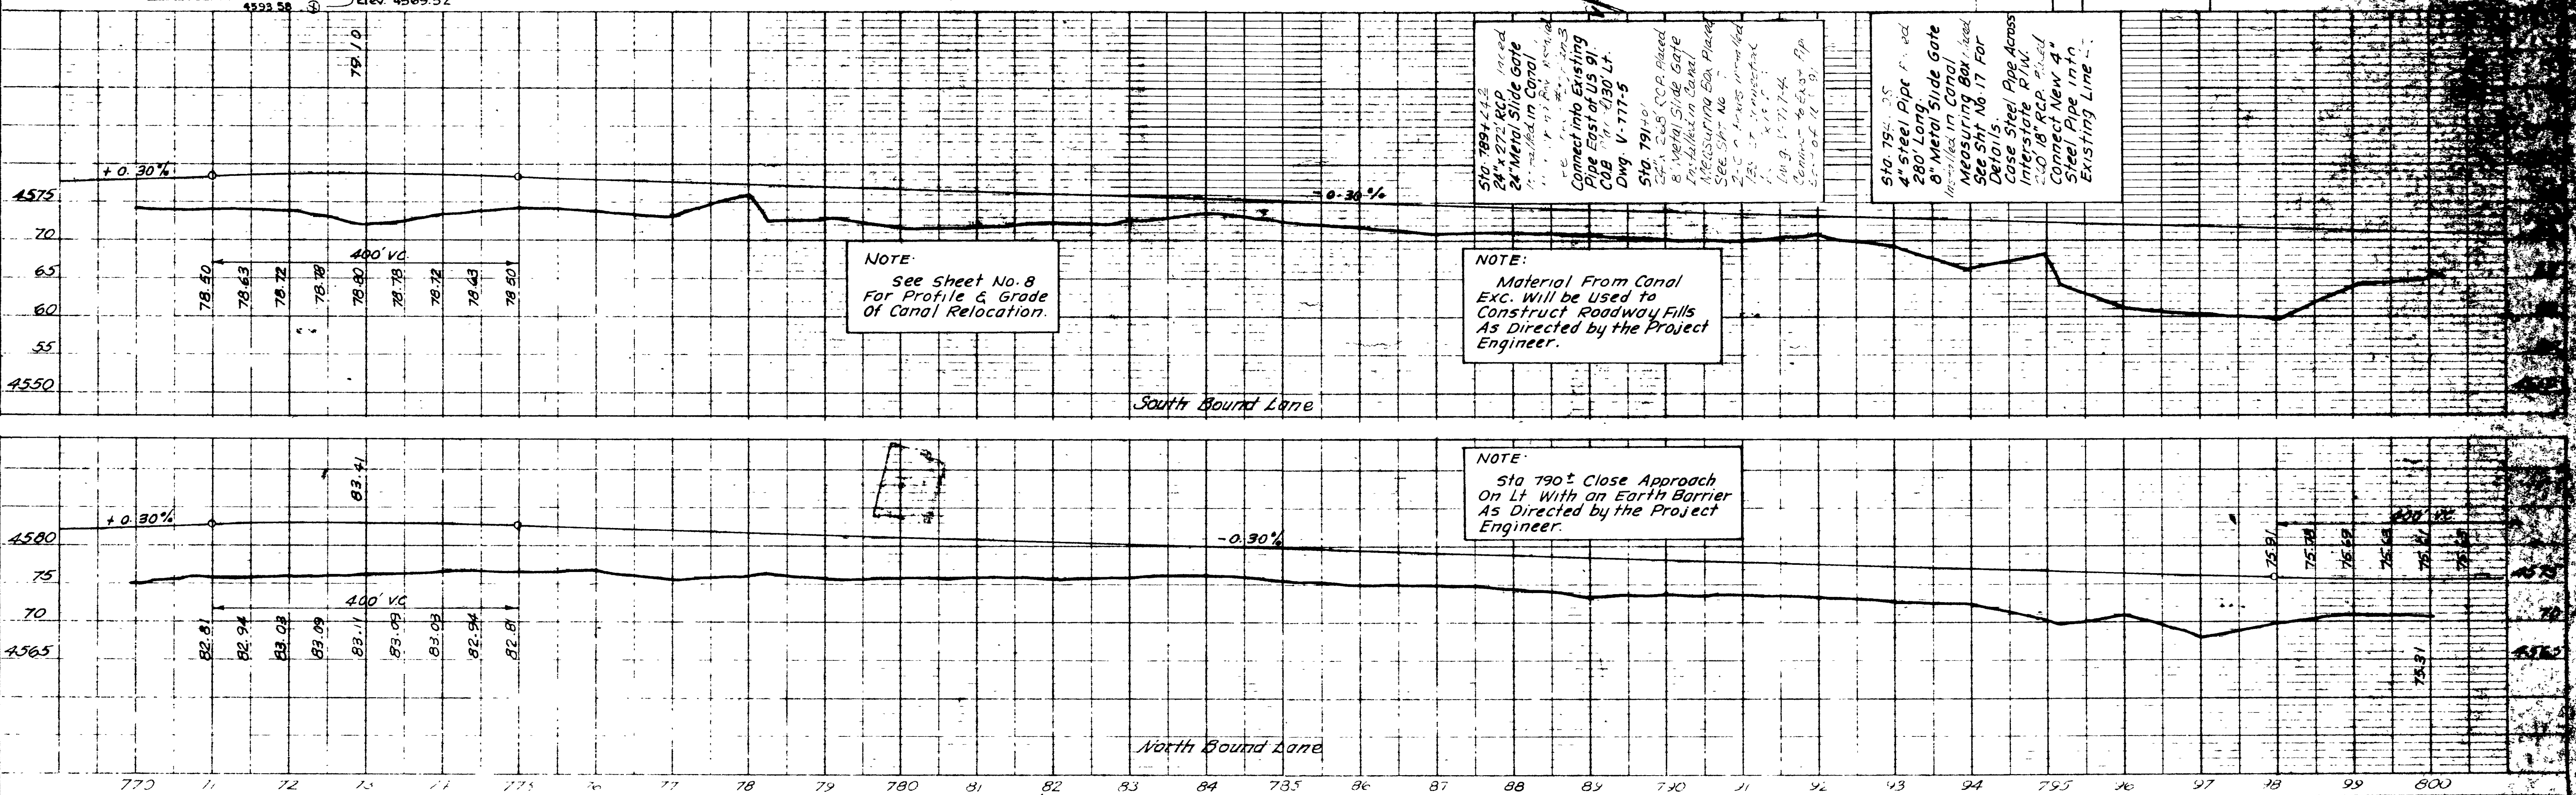

DATE: 1/26/67
BY: F.J. Stephens, Jr.
SURVEYED, PLOTTED, ALIGNED, CHECKED, NOTE BOOK, REVISIONS, etc.
PLAN NO. 10

DATE: 1/26/67
BY: F.J. Stephens, Jr.
SURVEYED, PLOTTED, ALIGNED, CHECKED, NOTE BOOK, REVISIONS, etc.
PROFILE NO. 10

NOTE:
see Sheet No. 8
For Profile & Grade
Of Canal Relocation.

NOTE:
Material From Canal
Exc. Will be Used to
Construct Roadway Fills
As Directed by the Project
Engineer.

NOTE:
Sta 790 ± Close Approach
On Lt. With an Earth Barrier
As Directed by the Project
Engineer.

Sta. 789+24.2
24" x 27" RCP placed
24" Metal Slide Gate
installed in Canal
Connect into Existing
Pipe East of US 91
COB Sta. 7130 Lt.
Dwg. V-777-5
Sta. 791+00
24" x 24" RCP placed
8" Metal Slide Gate
installed in Canal
Measuring Box placed
SEE SH-16
24" x 24" frames installed
Sta. 791+00
10' g. 12" x 12" Pipe
Center to Existing Pipe
Sta. 791+00

Sta. 792+05
4" steel pipe placed
280' Long
8" Metal Slide Gate
installed in Canal
Measuring Box placed
See Sht. No. 17 For
Details
Case Steel Pipe Across
Interstate P.W.
24" x 24" RCP placed
Connect New 4"
Steel Pipe into
Existing Line