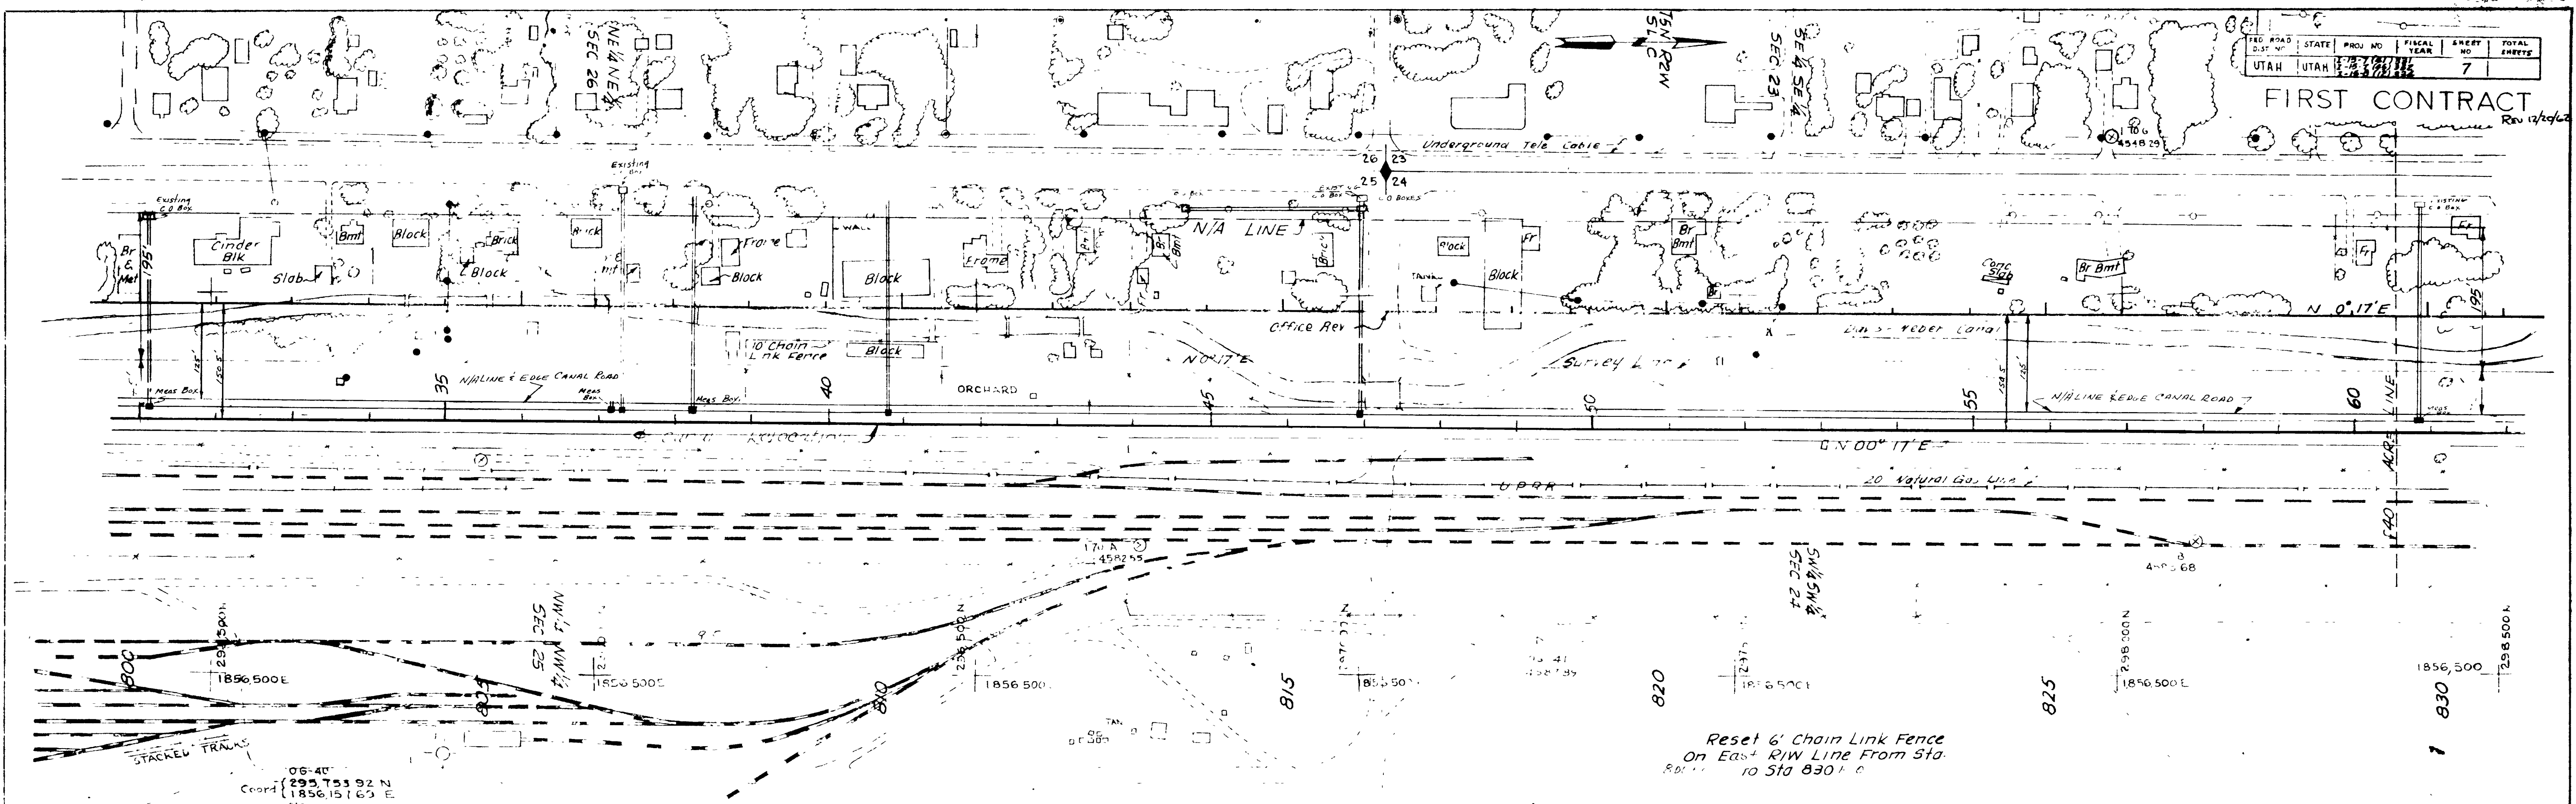

Reset 6' Chain Link Fence
On East RIW Line From Sta.
800 to Sta 830 f.p.

- Sta 800+10
  24" Metal Slide Gate
  12" Metal Slide Gate
  1" in Canal
  Connect to Existing
  Canal
  Measuring Box
  See Sht 17
- Profile Mass Rev.
  See Sht 17
  Sta 806+30
  24" Metal Slide Gate
  12" Metal Slide Gate
  Measuring Box
  See Sht 17
  Connect to Existing
  Canal
- Sta 807+30
  24" Metal Slide Gate
  12" Metal Slide Gate
  Measuring Box
  See Sht 17
  Connect to Existing
  Canal
- Sta 809+10
  4" x 280' Steel
  Pipe
  Connect From
  Canal to Existing
  Line on West N/A
  Line
  18" RCP
  To Case Pipe
  Measuring Box
  See Sht 17
  For Details
  8" Metal Slide
  Gate
  Canal
  Case Pipe Between
  N/A Lines.
- Sta 828+10
  24" Metal Slide Gate
  12" Metal Slide Gate
  Measuring Box
  See Sht 17
  For Details

NOTE:
Sta 816+50± Close Approach
on Lt Provide Earth Barrier
Across Existing Road As Directed
By the Project Engineer