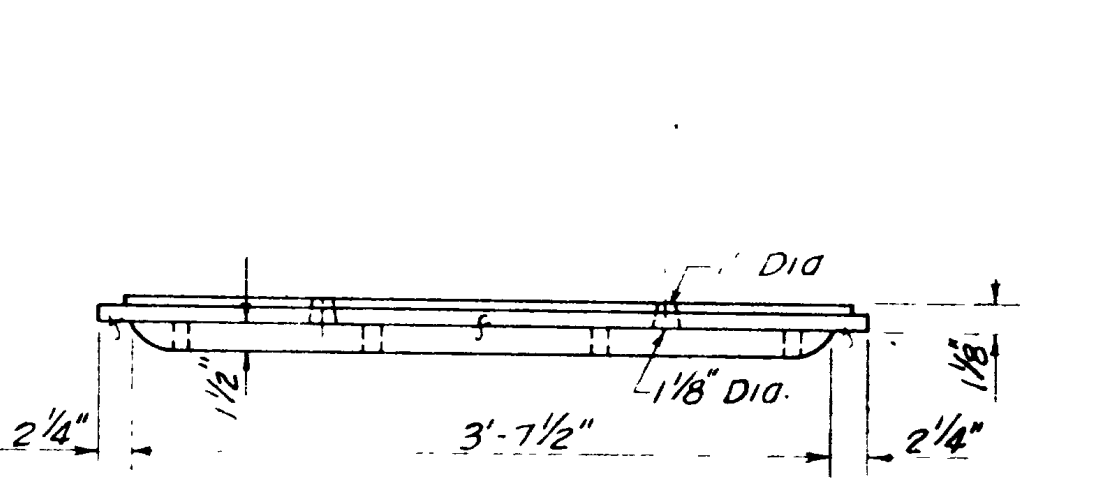

MEASURING BOX

COVER WEIGHT 319 LBS.
(MATERIAL: CAST IRON)

* Ductile Iron Will be Accepted for Either the Cover or Frame Fabrication.