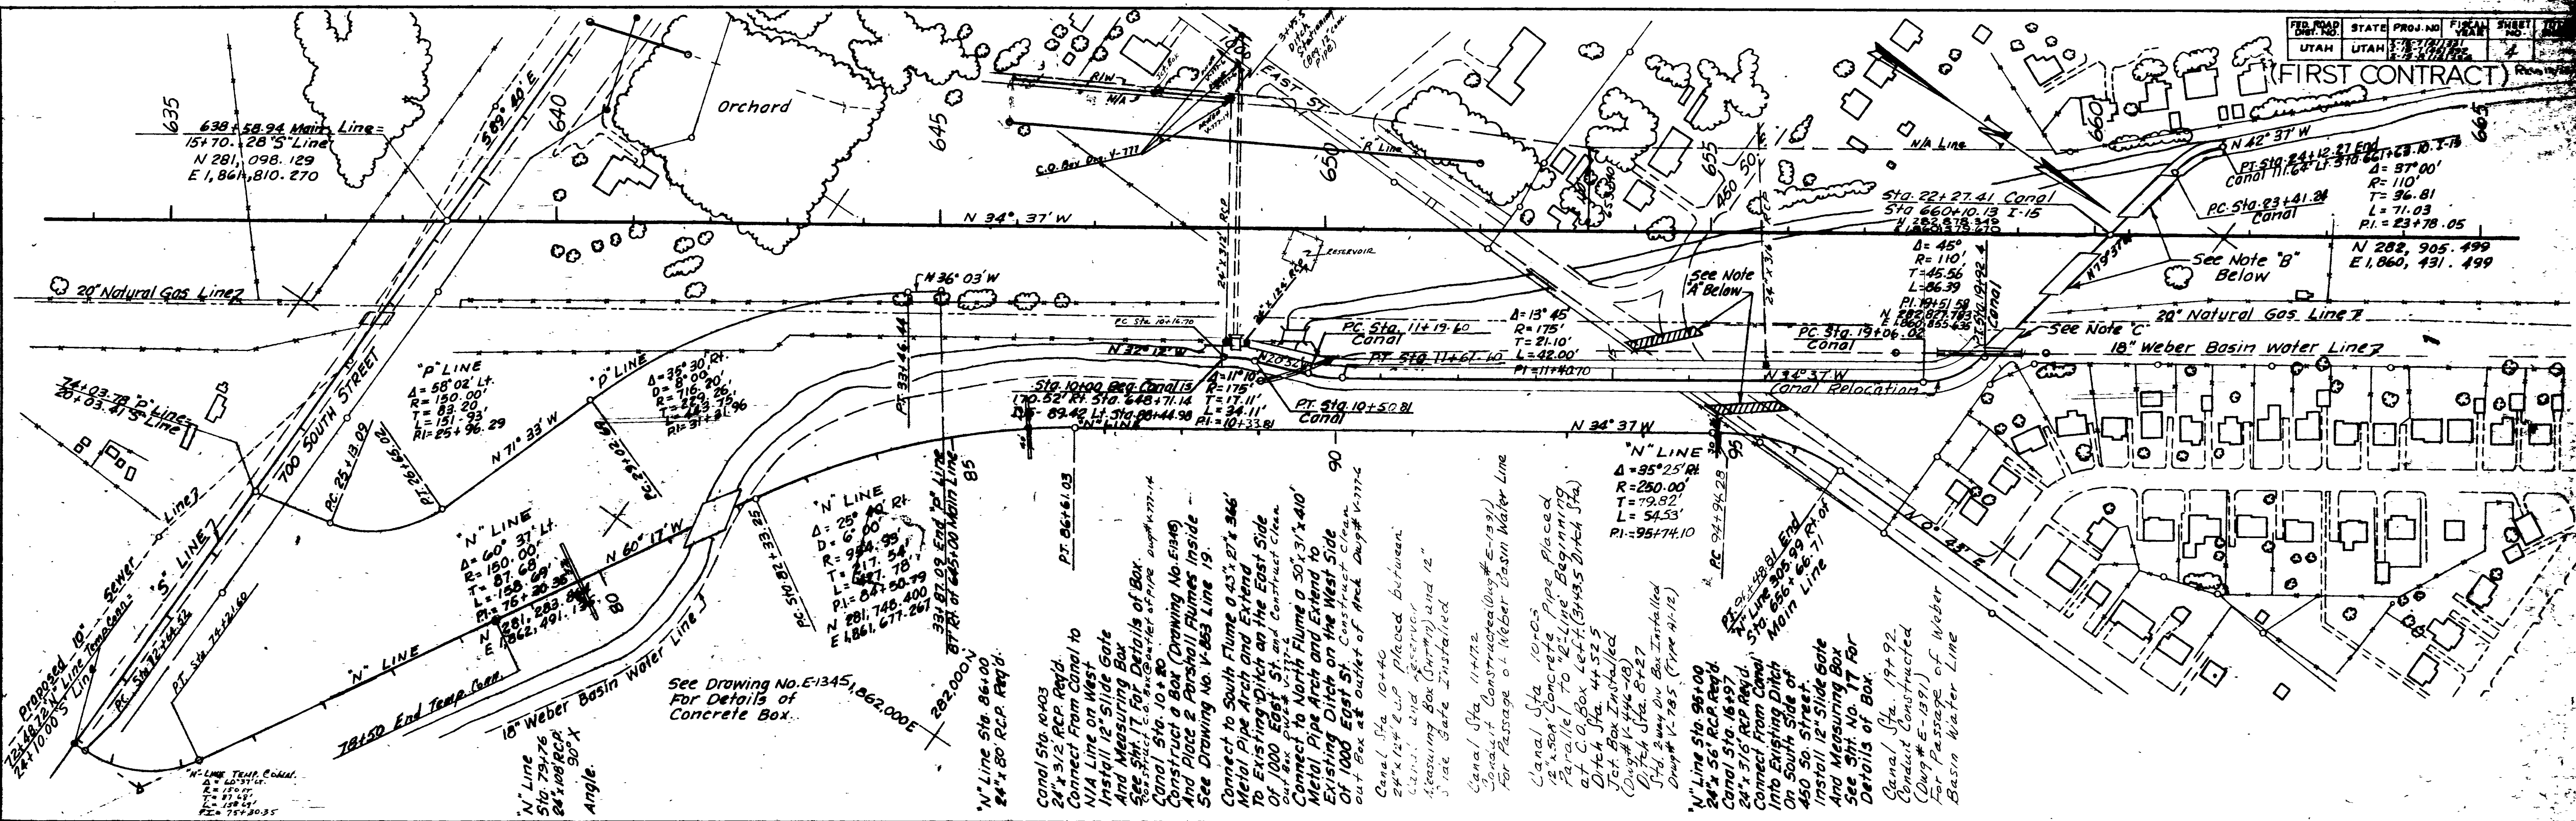

PLAN	SURVEYED	DATE
	PLOTTED	
	ALIGNED CHECKED	
	BY OF WAY CHECKED	
	NO	

PROFILE	SURVEYED	DATE
	PLOTTED	
	GRADES CHECKED	
	STRUCTURE NOTATIONS CHK'D.	
	NO	

GENERAL NOTE:
 This Contract Covers the Required Relocation of the Davis-Weber Canal And All Required Structures and Connections, The Complete Construction of the "N" Line From 700 South to 1000 East Street Including Drainage & Surfacing, and The Excavation and Placing of Embankment For a Structure Fill North of 5600 So. Street In Roy.