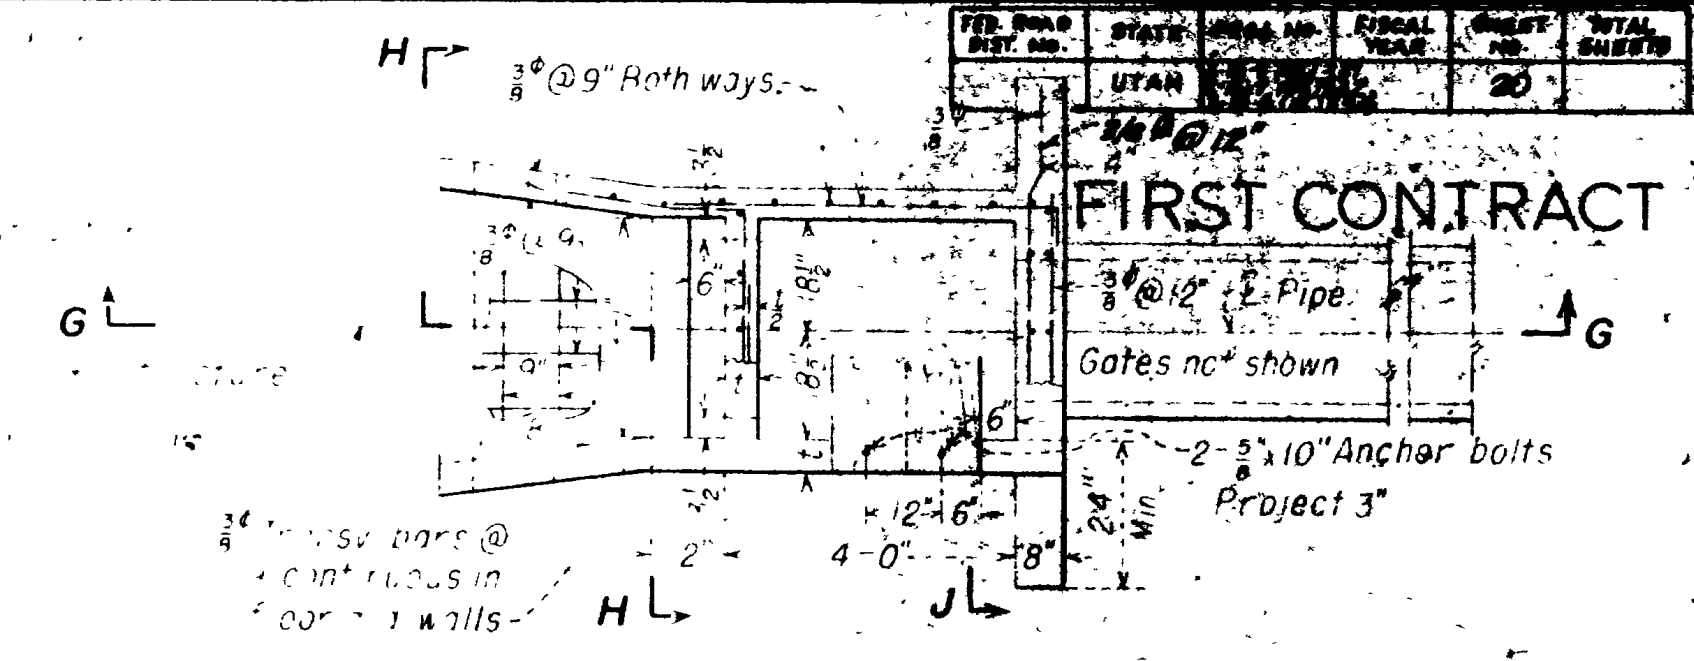

FED. ROAD DIST. NO.	STATE	SECTION	PROJECT NO.	SHEET NO.	TOTAL SHEETS
	UTAH		20		

FIRST CONTRACT

3" @ 12" Pipe
Gates not shown
2-3/4" x 10" Anchor bolts
Project 3

PLAN 4

INLET WALLS AND FLOOR THICKNESS AND REINFORCEMENT

H	t	REINFORCEMENT AS SHOWN EXCEPT AS NOTED BELOW
2'-3" to 4'-0"	5"	3/8" Long. bars @ 9"
4'-3" to 6'-0"	6"	3/8" Long. bars @ 9" and 3/8" Transv. bars @ 12"
6'-0" to 8'-0"	6"	See Plans 1 and 3

SCALE OF FEET

DETAILS OF GAGE

GAGE SETTING (VERTICAL DIMENSIONS)

H	NOMINAL GAGE LENGTH	HEIGHT OF ZERO OF GAGE ABOVE ORIFICE GATE SILL
* a + (0 or 3")	a	6"
* a + (6 or 9")	a + 1 ft	0"

* a = 2'-3" - 6' 0" as required

OPERATION OF ORIFICE GATE

With loss of 0.20' of head

QUANTITY SEC. FT.	APPROX. ORIFICE GATE OPENING
3	0.48
4	0.64
5	0.79
6	0.95
7	1.10
8	1.26
9	1.41
10	1.56

For any desired Q set orifice gate at opening shown, or as determined by calibration, and adjust turnout gate to obtain a difference of 0.20' in the gage readings.
Discharge shown for one gate only.
Use both gates on 2-bay structures.

NOTES