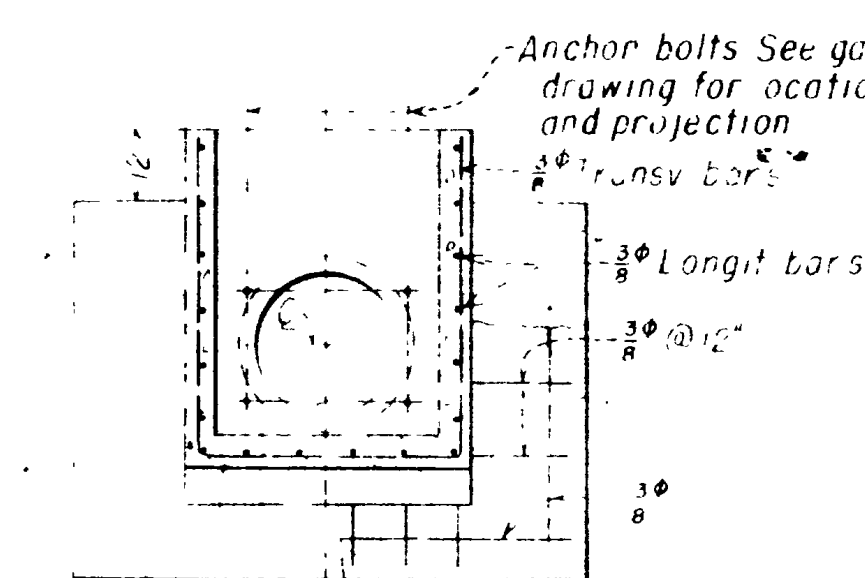

SECTION J-J

OPERATION OF ORIFICE GATE

With loss of 0.20' of head

QUANTITY SEC. FT.	APPROX. ORIFICE GATE OPENING
3	0.48
4	0.64
5	0.79
6	0.95
7	1.10
8	1.26
9	1.41
10	1.56

For any desired Q set orifice gate at opening shown, or as determined by calibration, and adjust turnout gate to obtain a difference of 0.20' in the gage readings.
Discharge shown for one gate only.
Use both gates on 2-bay structures.

NOTES

- All reinforcement shall be placed so that the centers of bars in the outer layer will be 2" from face of concrete unless otherwise shown.
- Lap all bars 34 diameters at splices.
- Provide head in addition to that required for operation of orifice gate to cover losses through turnout pipe and pipe. Where sufficient head is available turnout pipe and gate may be made smaller as directed.
- Zero point of both gages to be set at same elevation. Establish W in 3" increments beginning at 3'-3".
- Plans 1 and 2 may be adapted to single barrel structures and Plans 3 and 4 to double barrel structures within limits of operating head requirements.
- For outlet transitions and collars use Dwg's 40-0-3476 and 40-0-4477 with modified pipe spacing.
- t = thickness of walls, floor and crosswall of inlet
- t' = thickness of apron of alternate inlet design
- H = head on orifice gate sill, Max. 6'-0", Min 2'-3"
- H' = head on turnout gate sill, no flow, = H or H minus 3"
- h = min head on orifice gate sill measured from min. water surface assumed in canal for full delivery to lateral.
- For H of 3'-0" or less use for orifice gate, the gate shown on Dwg. 40-0-3731.
- For H of 3'-3" to 6'-0" use for orifice gate, the gate shown on Dwg. 40-0-3702.
- All anchor bolts to be galvanized.

QUANTITIES FOR PLAN 3

STRUCTURAL EXCAVATION	27 CU. YDS.
CONCRETE CLASS "A" A.E.	4.0 CU. YDS.
REINFORCING STEEL	353 LBS.
MECHANICAL TAMPING	18 CU. YDS.