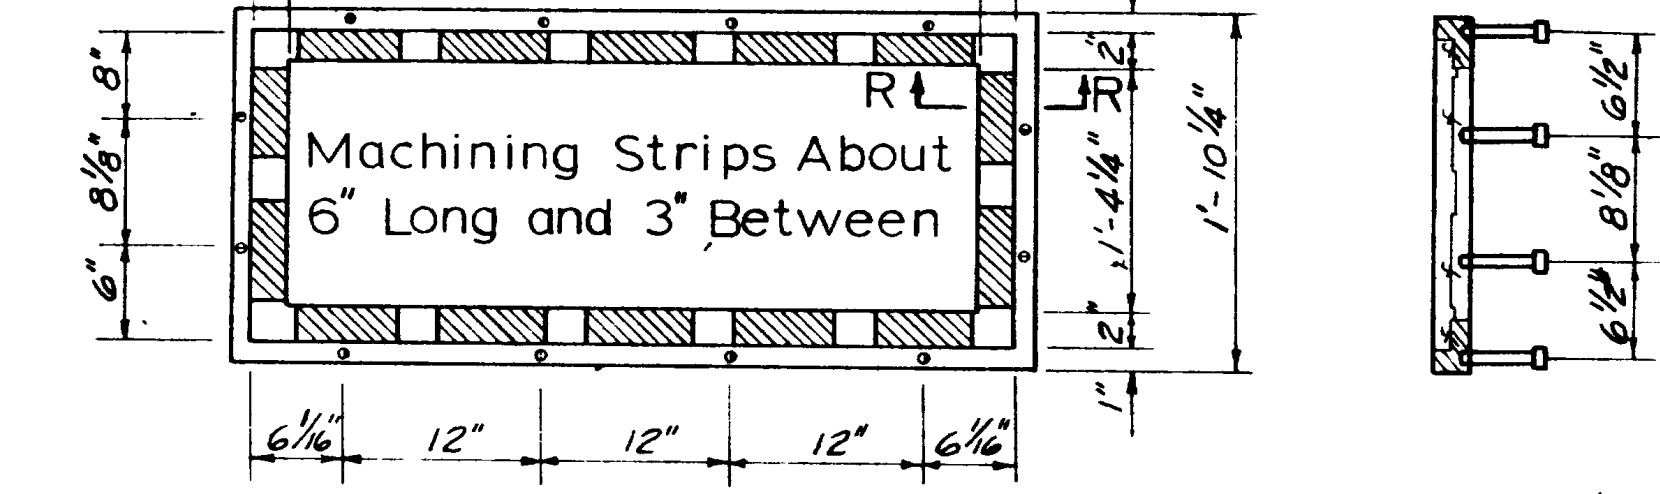

SCHEDULE OF INSTALLATIONS

REINFORCING BARS						QUANTITIES			
"A" BARS	"B" BARS	"C" BARS	"D" BARS	"E" BARS	STRUCT. STEEL LBS.	REINF. STEEL LBS.	CONC. CU. YDS.	EXCAV. CU. YDS.	
NO. LENGTH	NO. LENGTH	NO. LENGTH	NO. LENGTH	NO. LENGTH					
22 6'-0"	26 3'-6"	12 8'-2"	6 3'-4"	2 4'-0"	603	373	3.9	15.4	

FRAME WEIGHT 146 LBS.
(MATERIAL: CAST IRON)