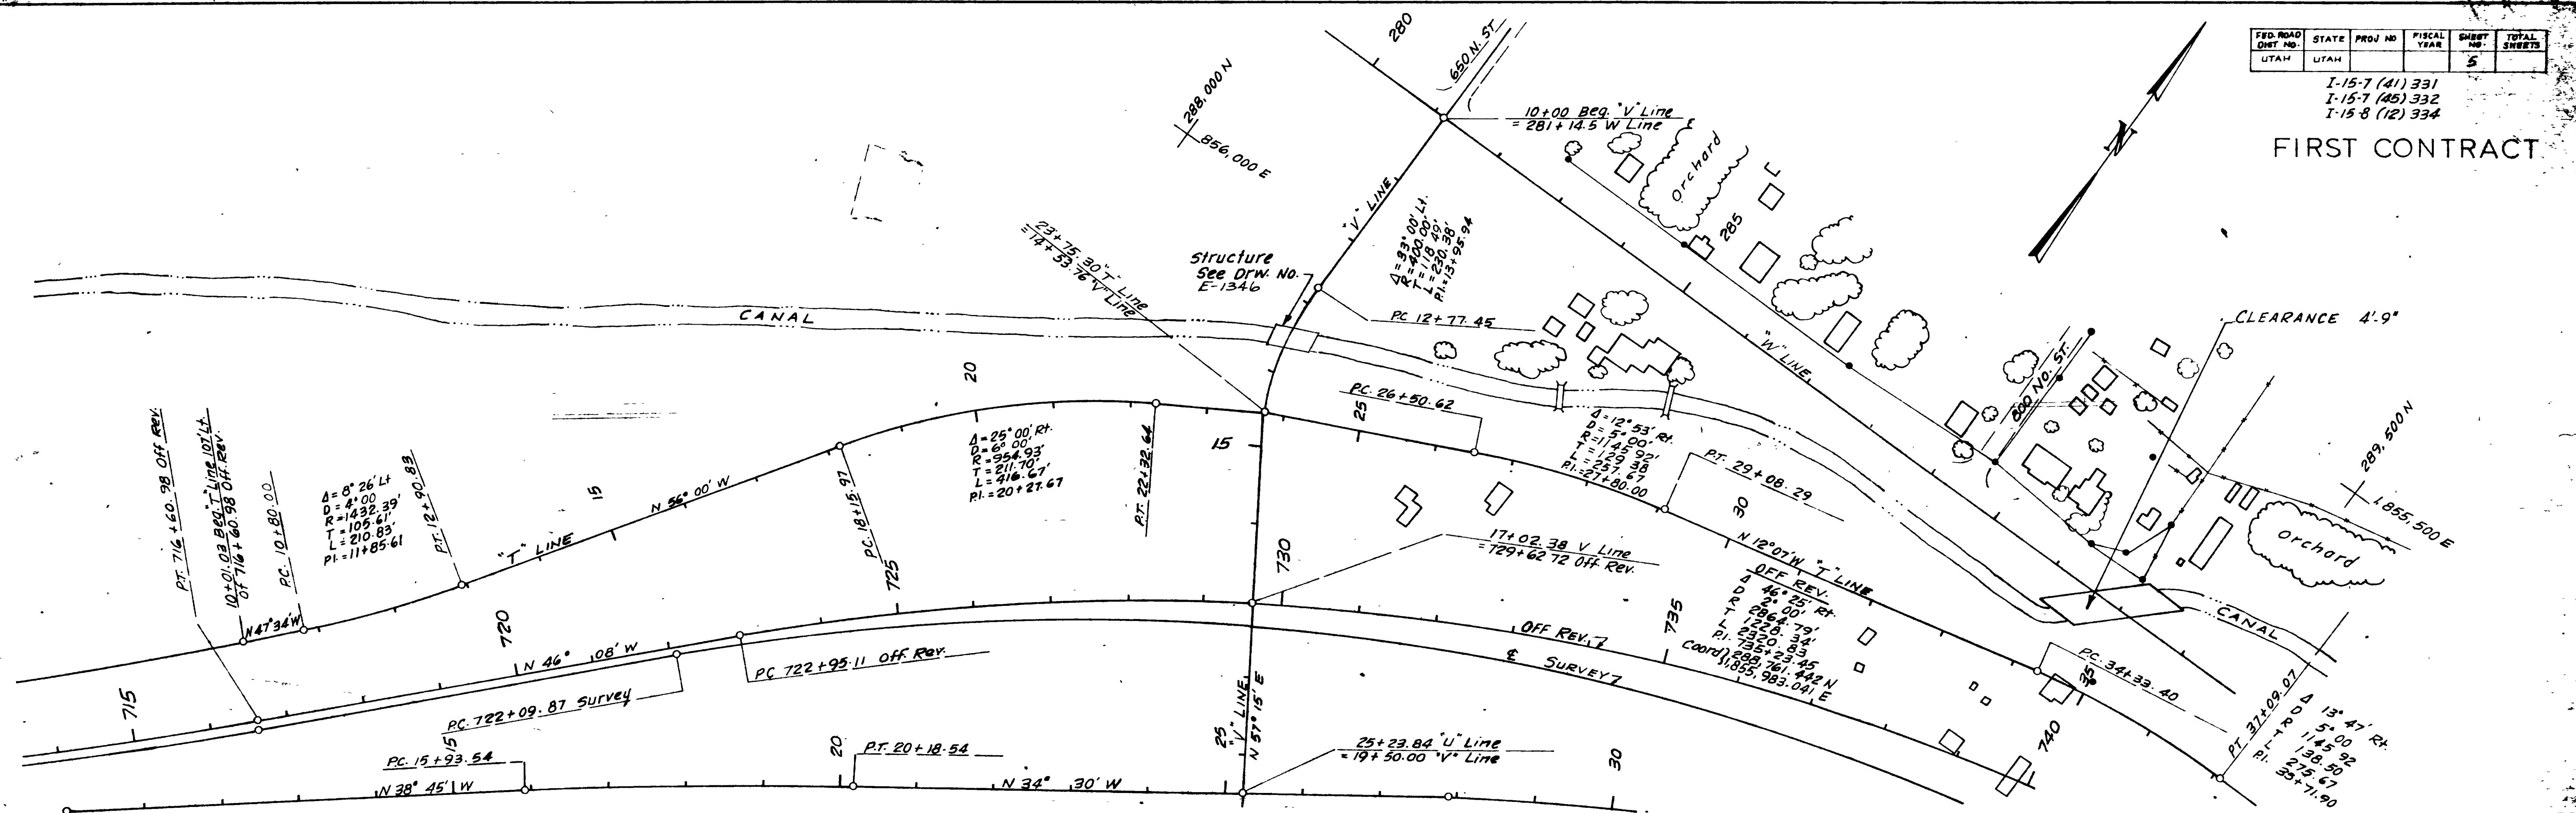

FED. ROAD DIST. NO.	STATE	PROJ. NO.	FISCAL YEAR	SHEET NO.	TOTAL SHEETS
UTAH	UTAH			5	

I-15-7 (41) 331
I-15-7 (45) 332
I-15-8 (12) 334

FIRST CONTRACT

PLAN	DATE	BY
SURVEYED PLANS CHECKED NOTE BOOK NO.