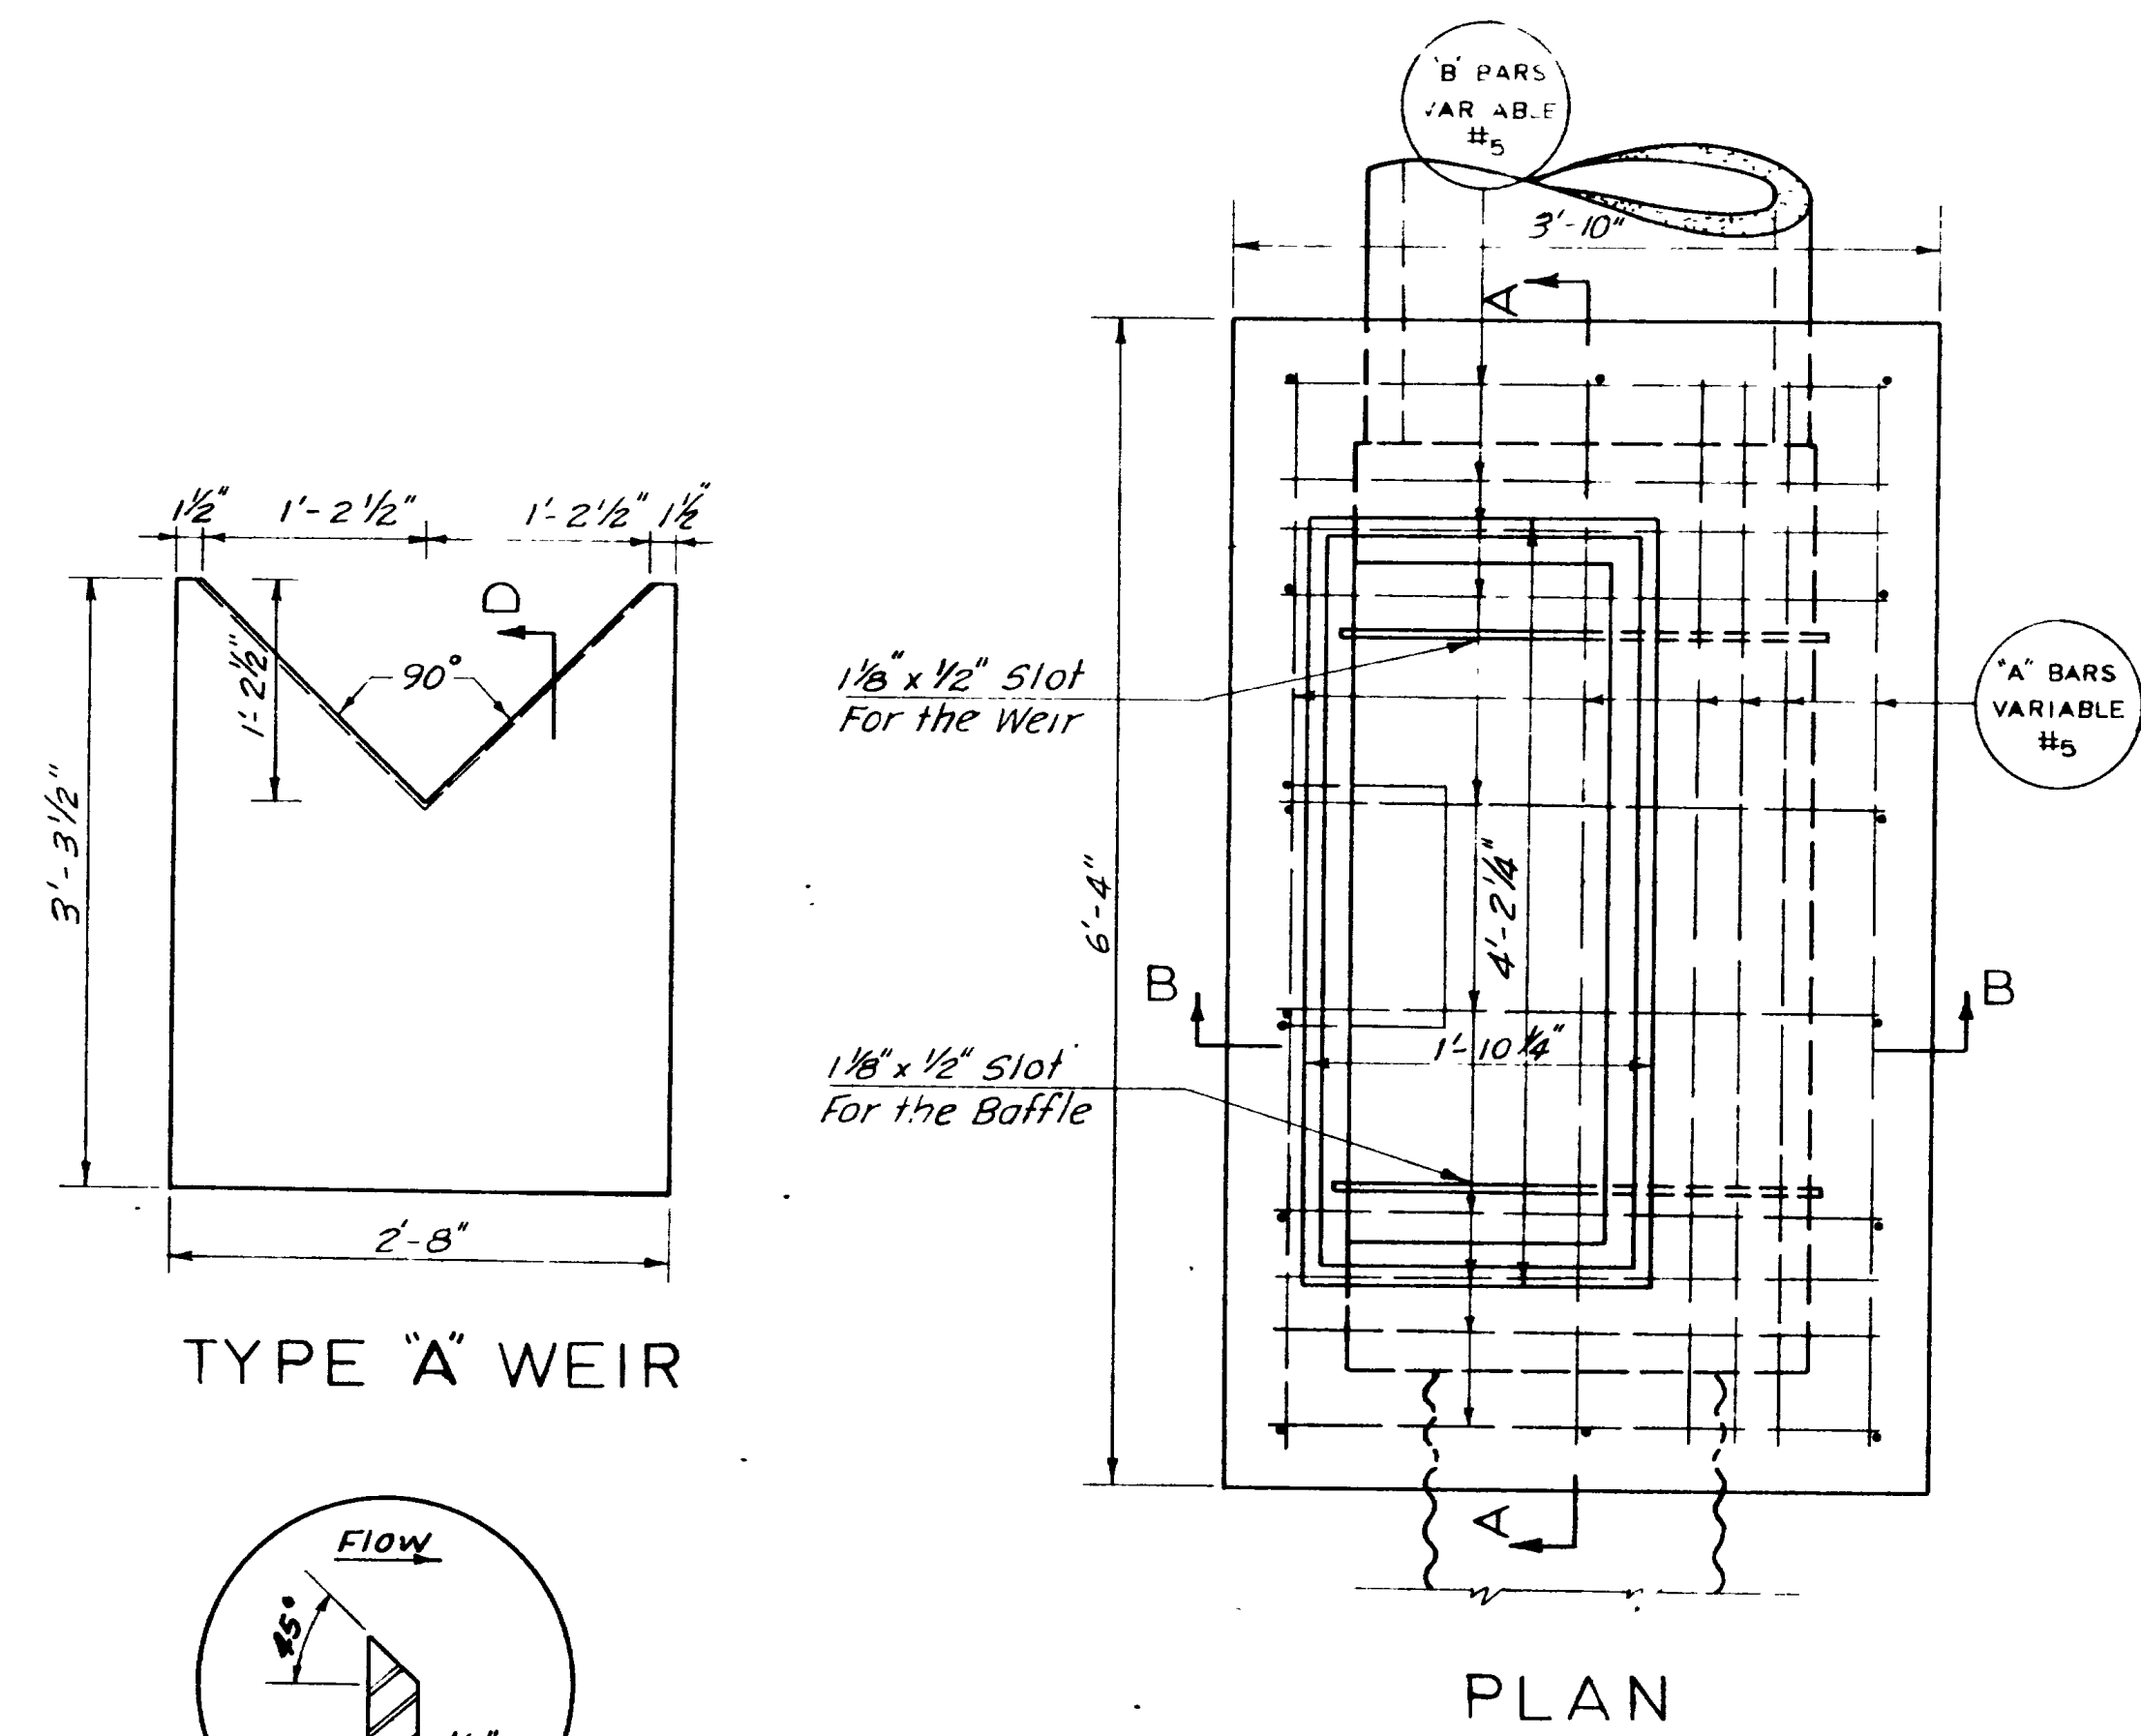

SCHEDULE OF INSTALLATIONS

REINFORCING BARS						QUANTITIES			
"A" BARS	"B" BARS	"C" BARS	"D" BARS	"E" BARS	STRUCT. STEEL LBS.	REINF. STEEL LBS.	CONC. CU. YDS.	EXCAV. CU. YDS.	
NO. LENGTH	NO. LENGTH	NO. LENGTH	NO. LENGTH	NO. LENGTH					
22 6'-0"	26 3'-6"	12 8'-2"	6 3'-4"	2 4'-0"	603	373	3.9	15.4	

FRAME WEIGHT 146 LBS.
(MATERIAL: CAST IRON)

COVER WEIGHT 319 LBS.
(MATERIAL: CAST IRON)

* Ductile Iron Will be Accepted for Either the Cover or Frame Fabrication.

PLAN

SECTION "A-A"

REVISIONS
DATE BY