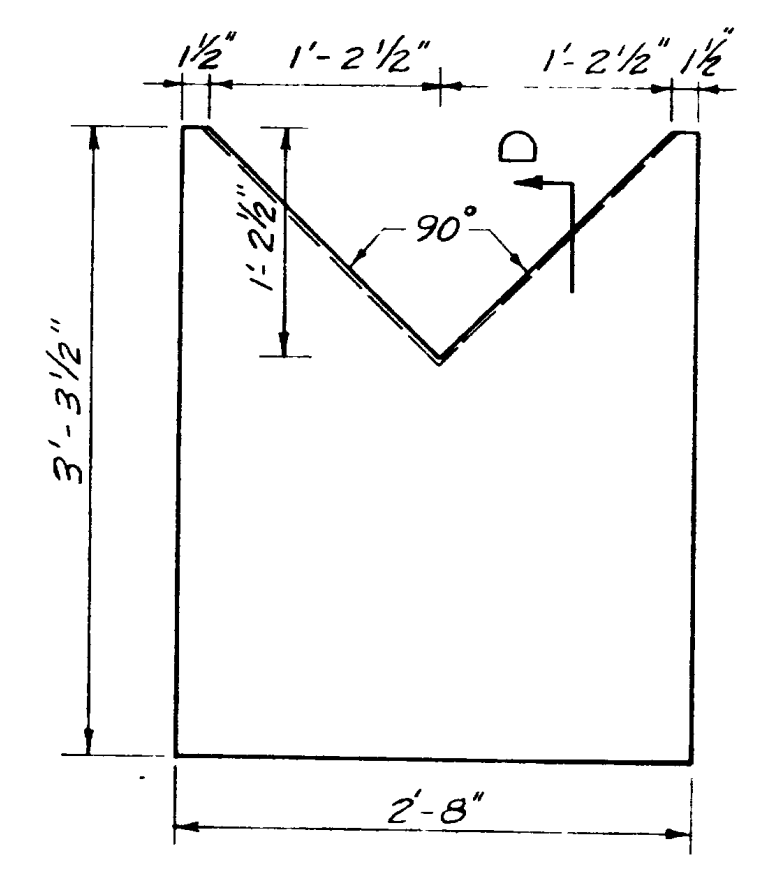

TYPE "A" WEIR