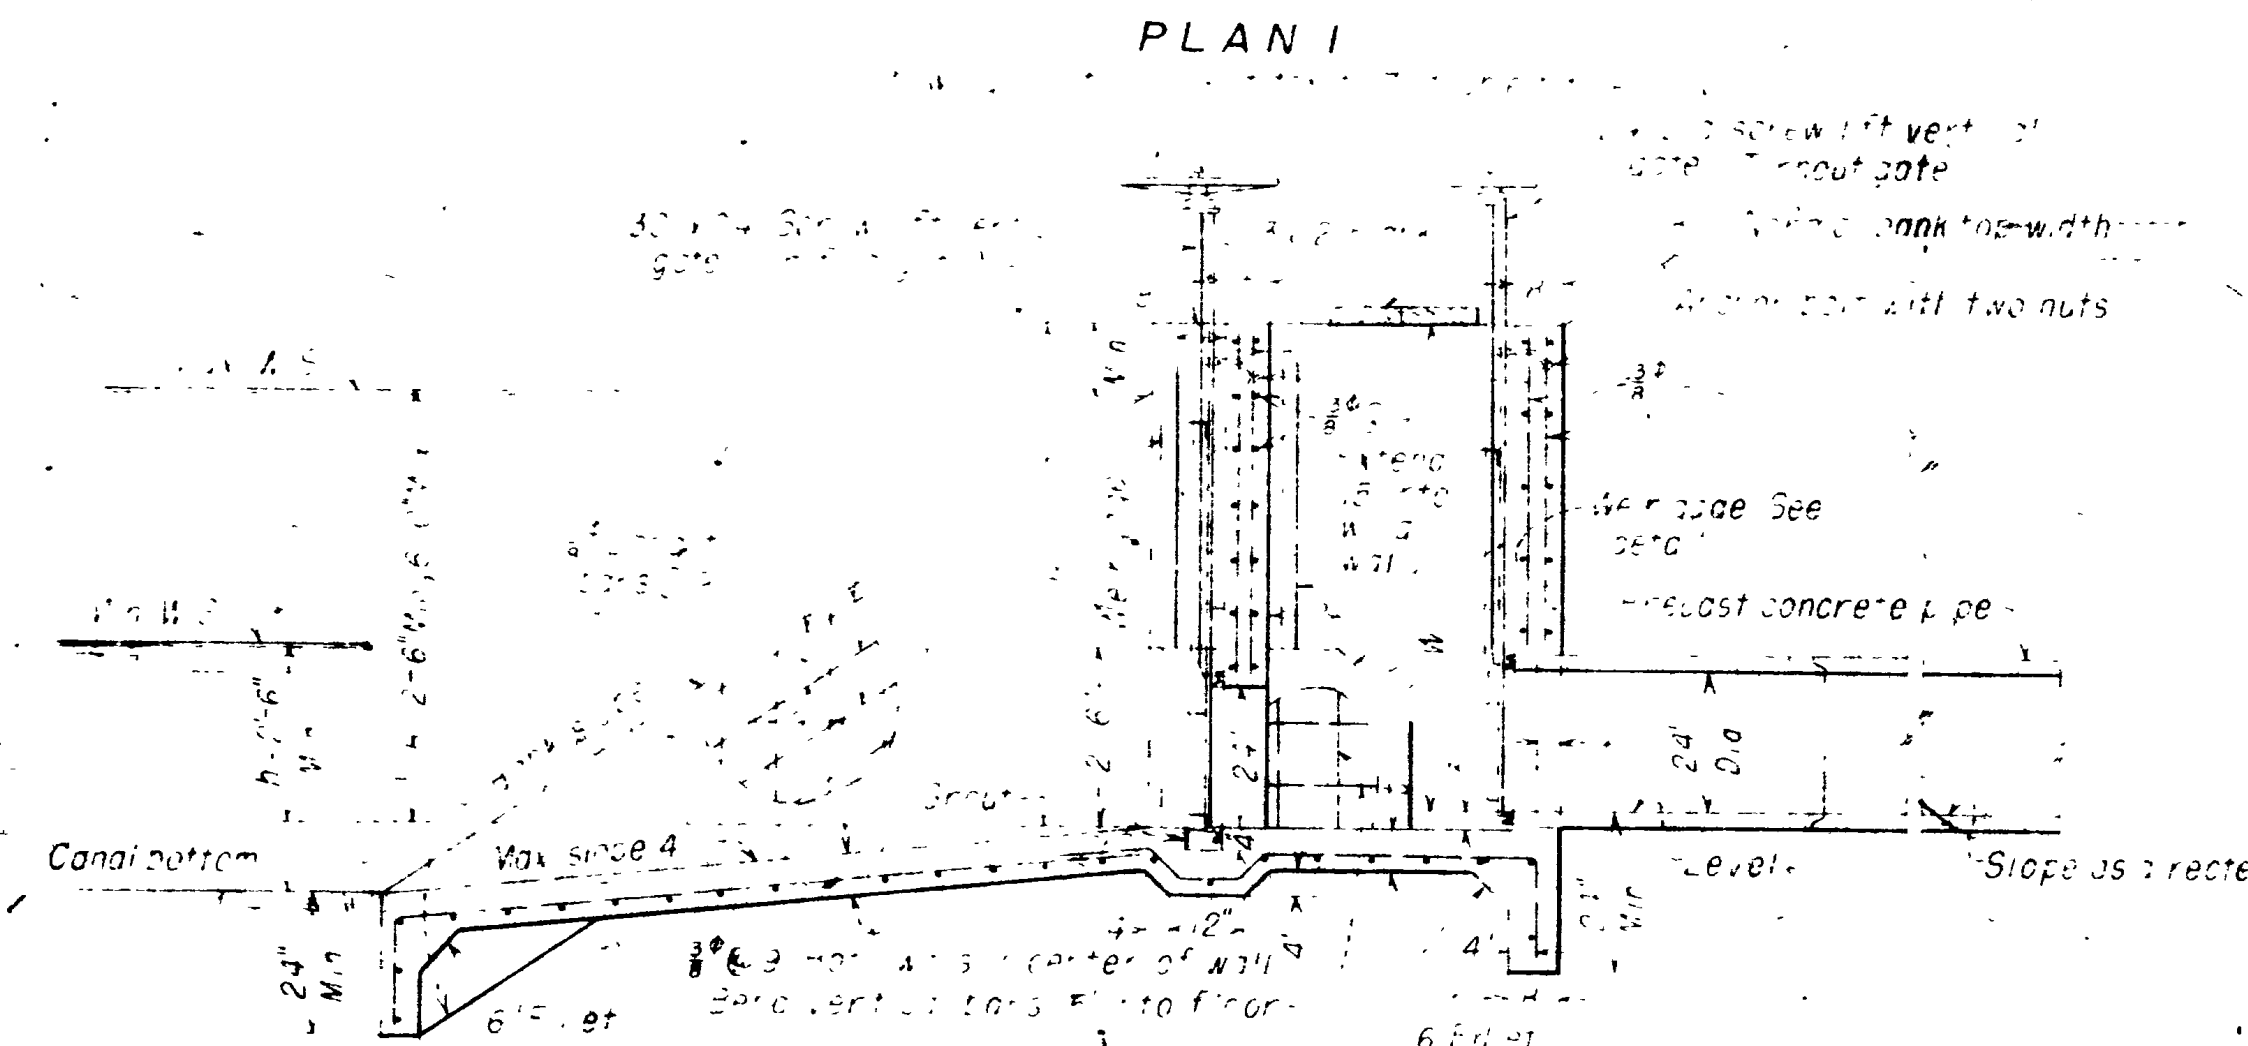

SECTION A-A