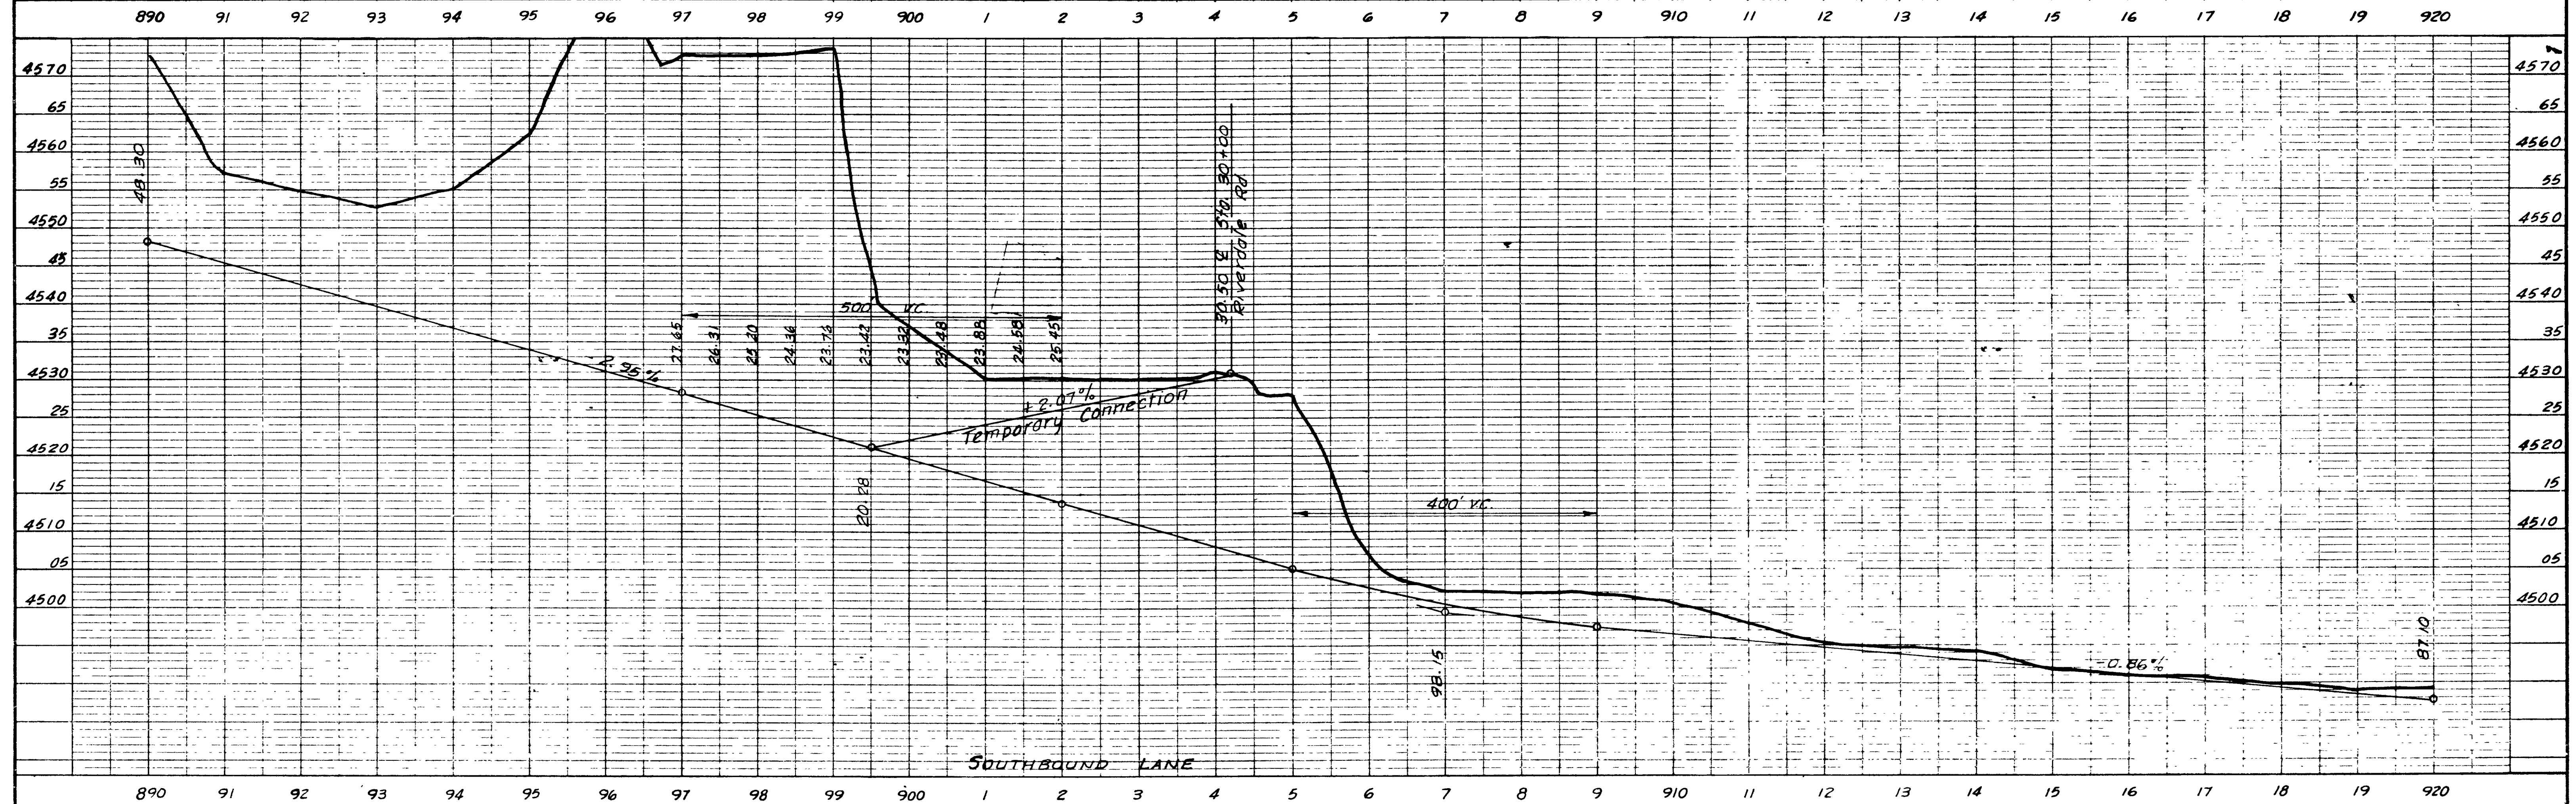

FIRST CONTRACT