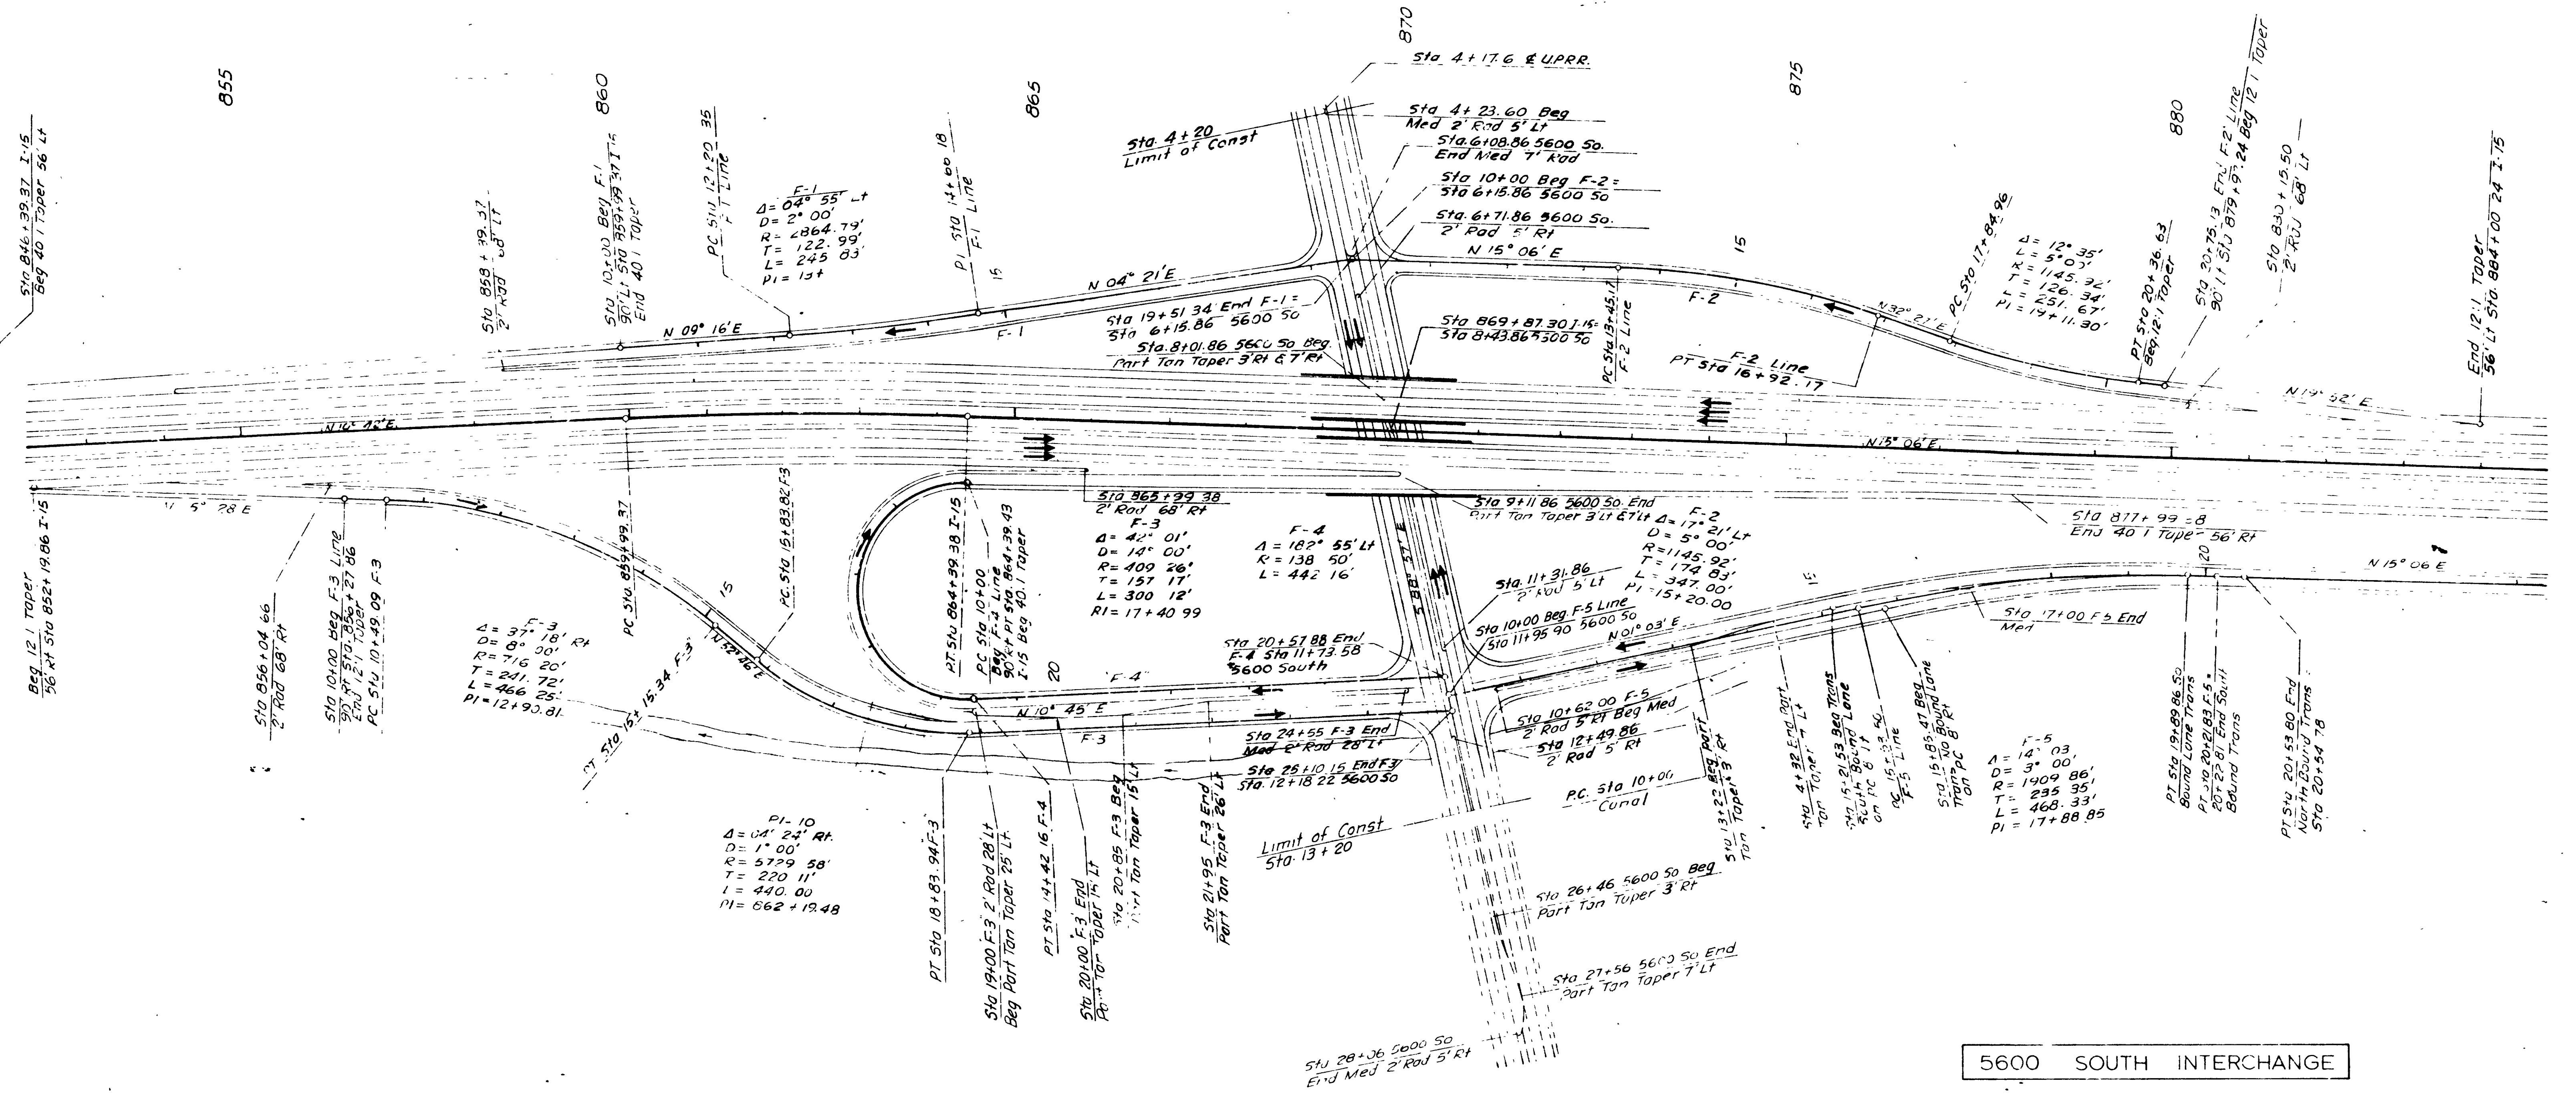

865

870

875

880

885

5600 SOUTH INTERCHANGE