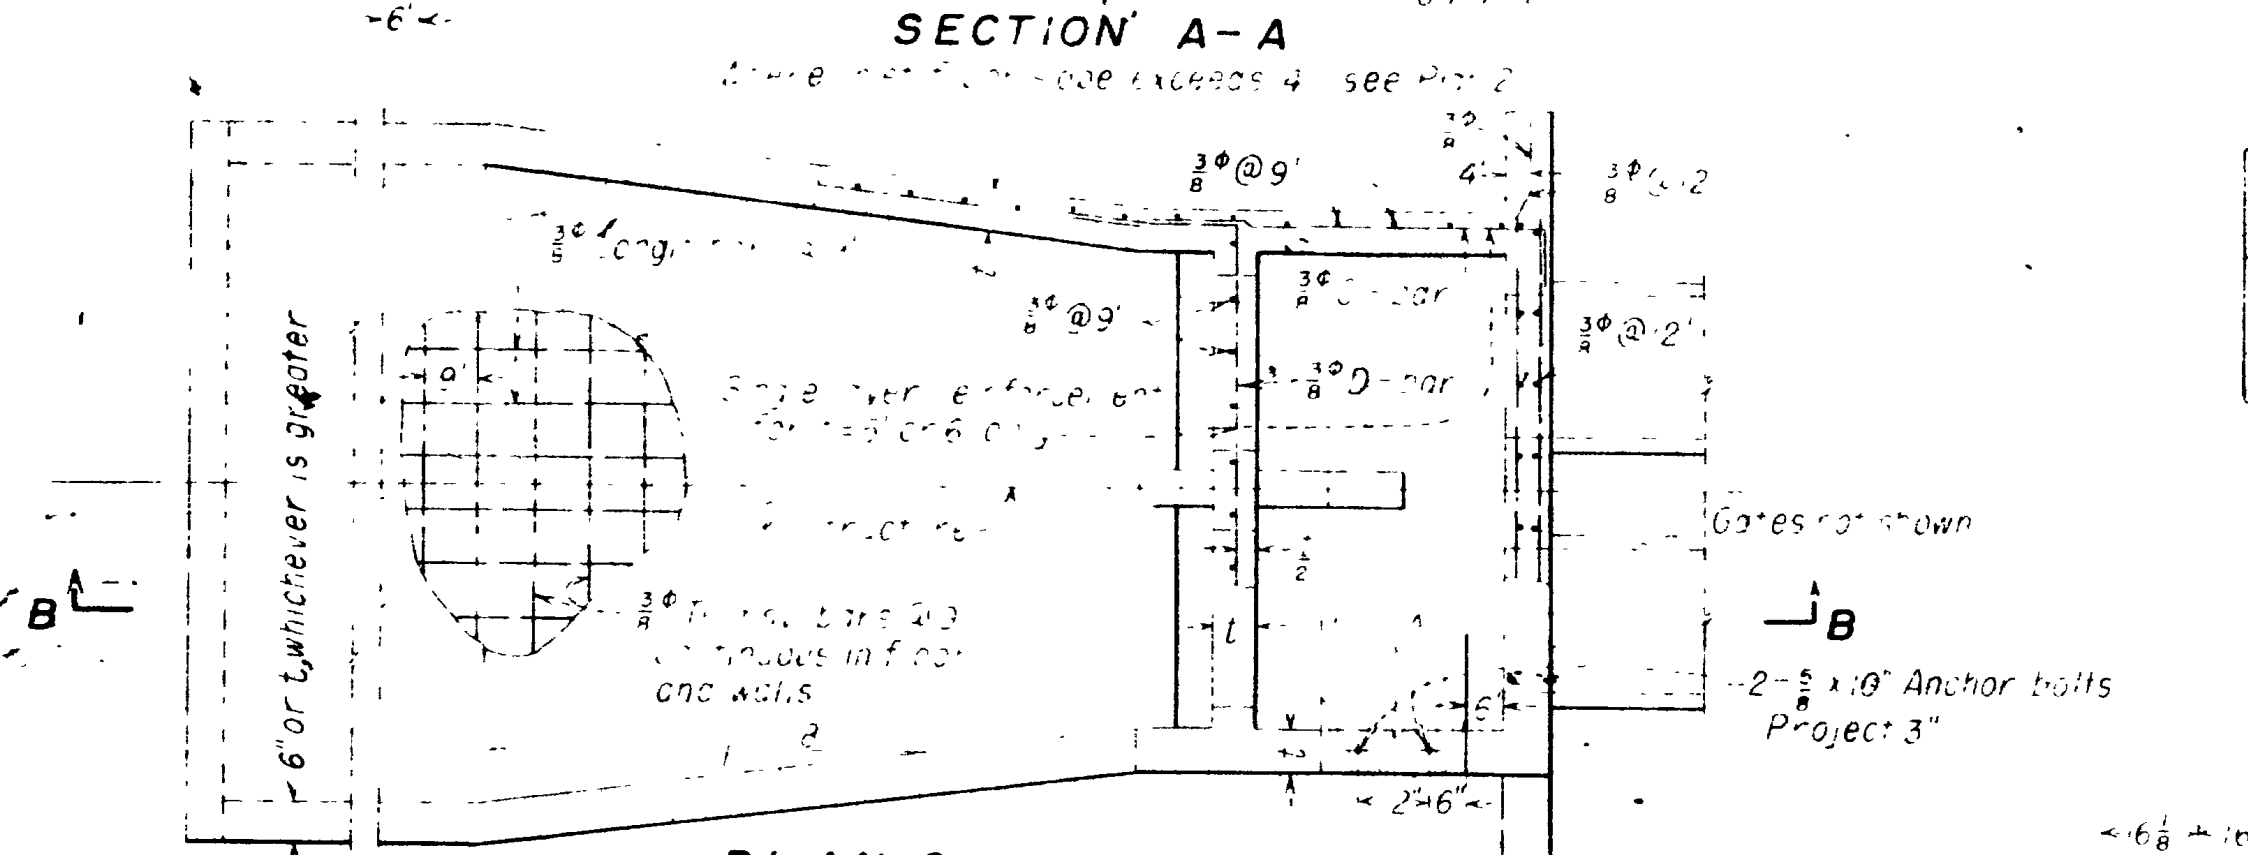

SECTION B-B

INLET WALLS AND FLOOR THICKNESS AND REINFORCEMENT

H	t	REINFORCEMENT AS SHOWN EXCEPT AS NOTED BELOW
2'-3" to 4'-0"	5"	3/8" Long. bars @ 9"
4'-3" to 6'-0"	6"	3/8" Long. bars @ 9" and 3/8" Transv. bars @ 12"
6'-0" to 8'-0"	6"	See Plans 1 and 3

SCALE OF FEET

DETAILS OF GAGE

GAGE SETTING (VERTICAL DIMENSIONS)

H	NOMINAL GAGE LENGTH	HEIGHT OF ZERO OF GAGE ABOVE ORIFICE GATE SILL
* a + (0 or 3")	a	6"
* a + (6 or 9")	a + 1 ft	0"

* a = 2'-3" - 6' 0" as required