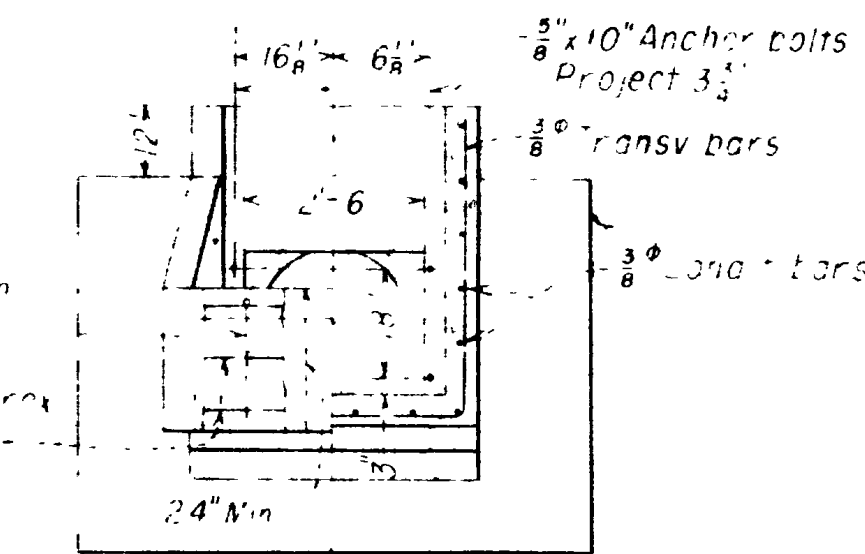

SECTION H-H