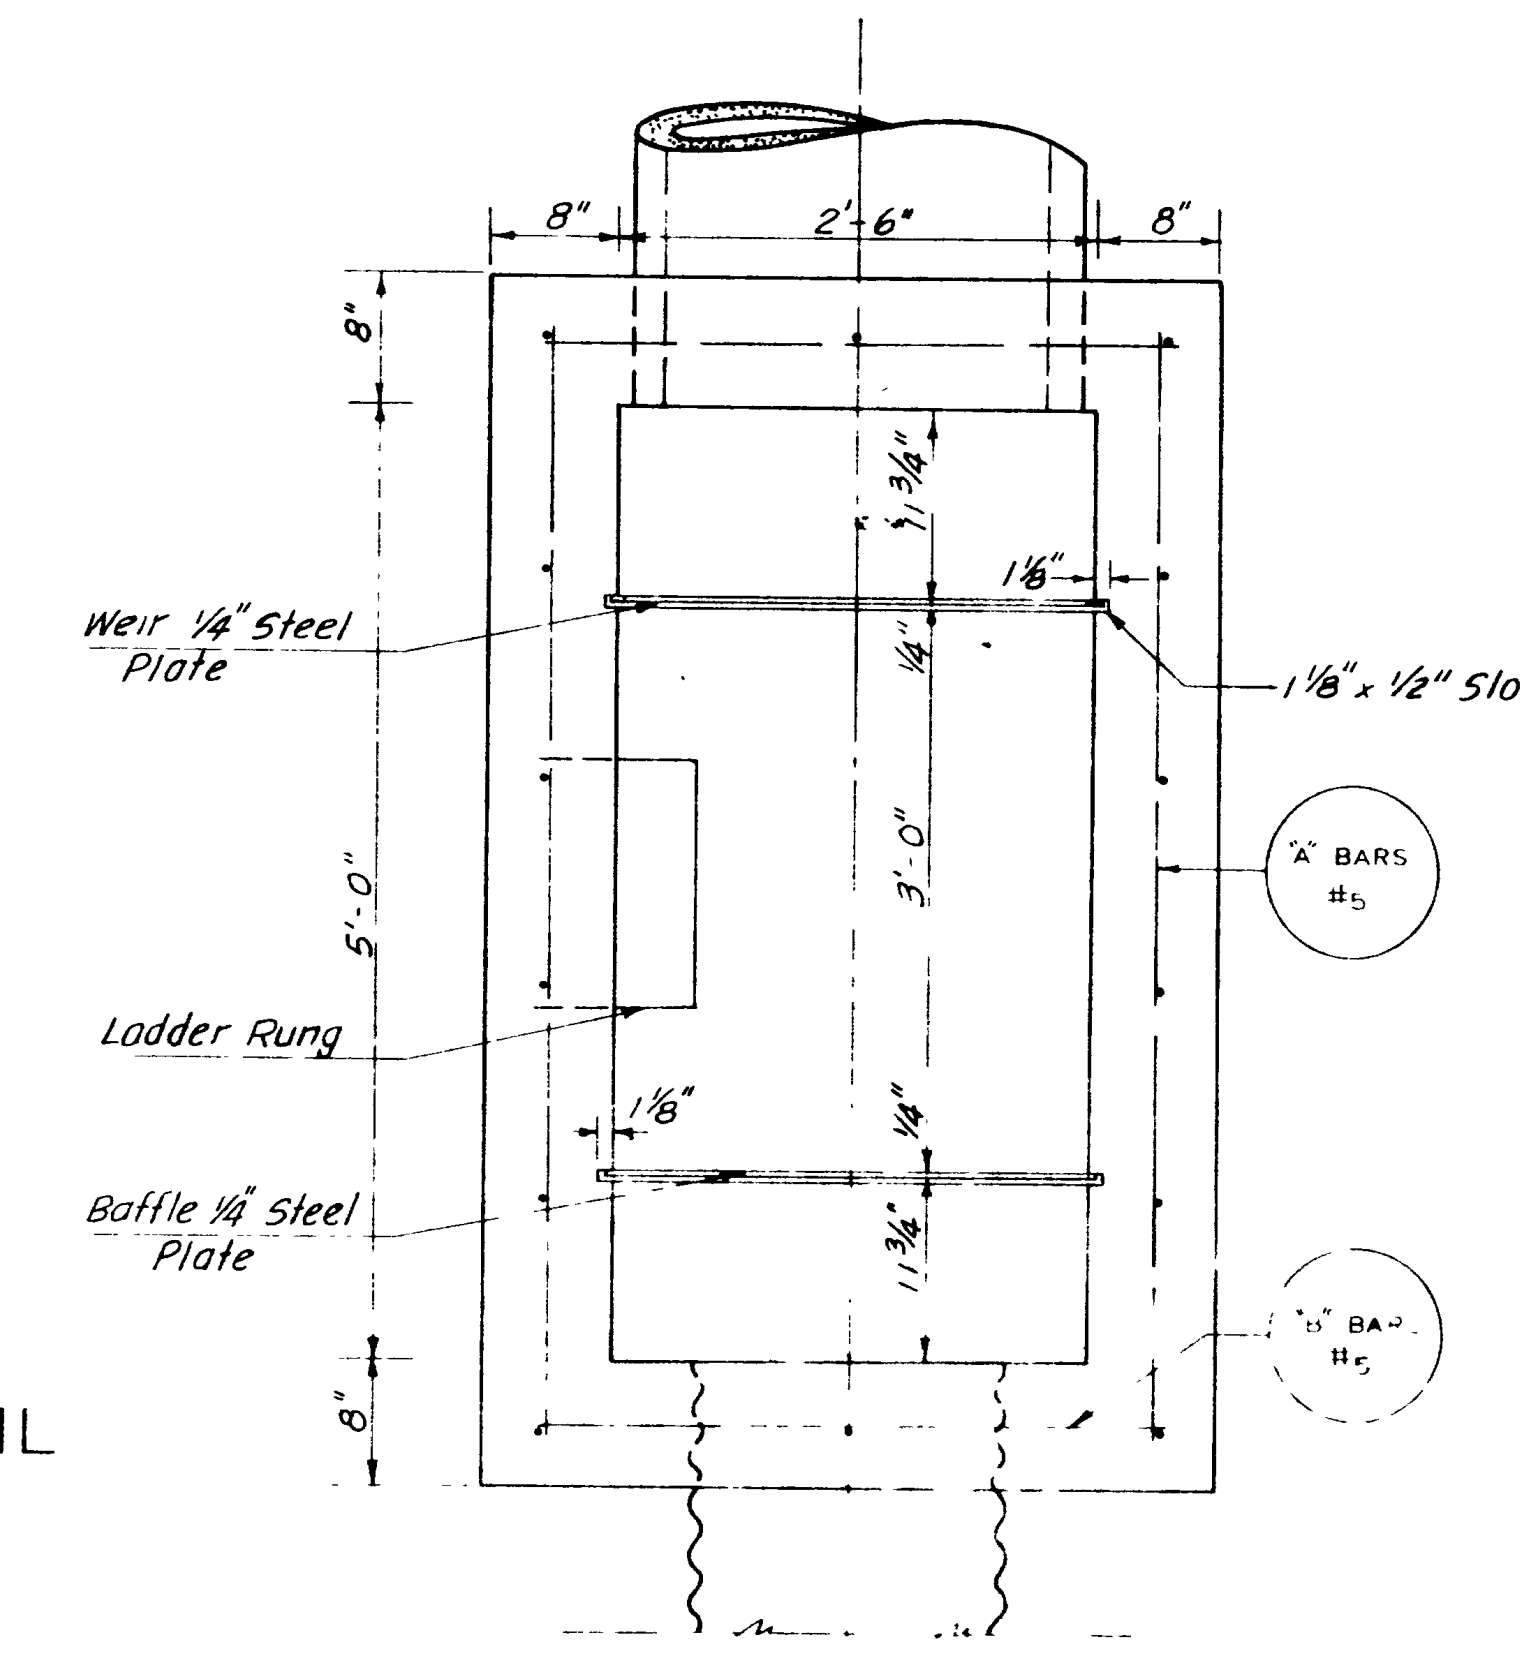

LADDER RUNG DETAIL
BAR "D" #6
LENGTH=3'-4"
WEIGHT EA. 5 LBS.

SECTION "C-C"