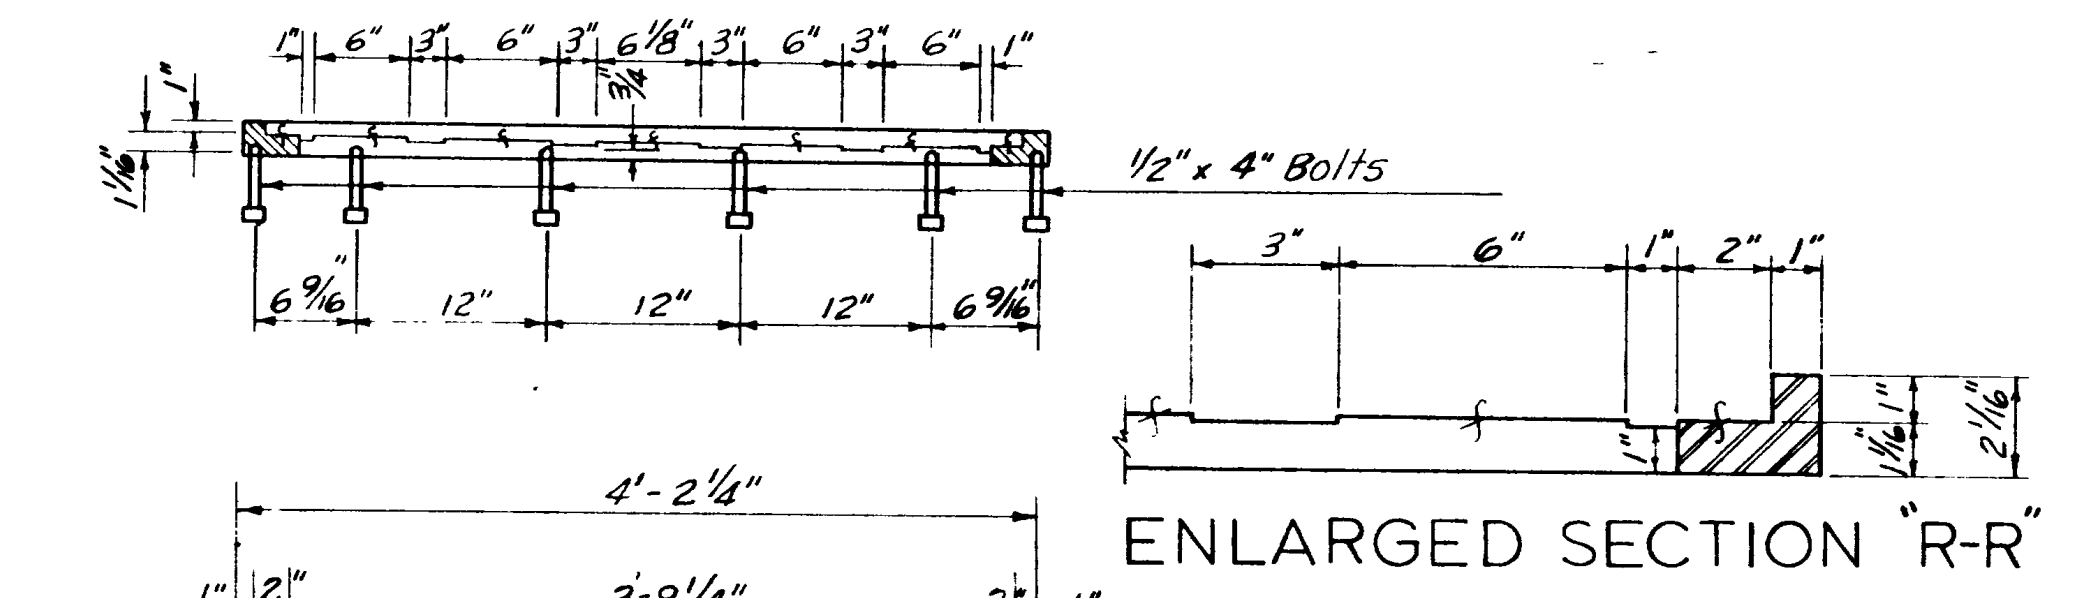

SCHEDULE OF INSTALLATIONS

REINFORCING BARS						QUANTITIES			
"A" BARS	"B" BARS	"C" BARS	"D" BARS	"E" BARS	STRUCT. STEEL LBS.	REINF. STEEL LBS.	CONC. CU. YDS.	EXCAV. CU. YDS.	
NO. LENGTH	NO. LENGTH	NO. LENGTH	NO. LENGTH	NO. LENGTH					
22 6'-0"	26 3'-6"	12 8'-2"	6 3'-4"	2 4'-0"	603	373	3.9	15.4	

FRAME WEIGHT 146 LBS.
(MATERIAL: CAST IRON)