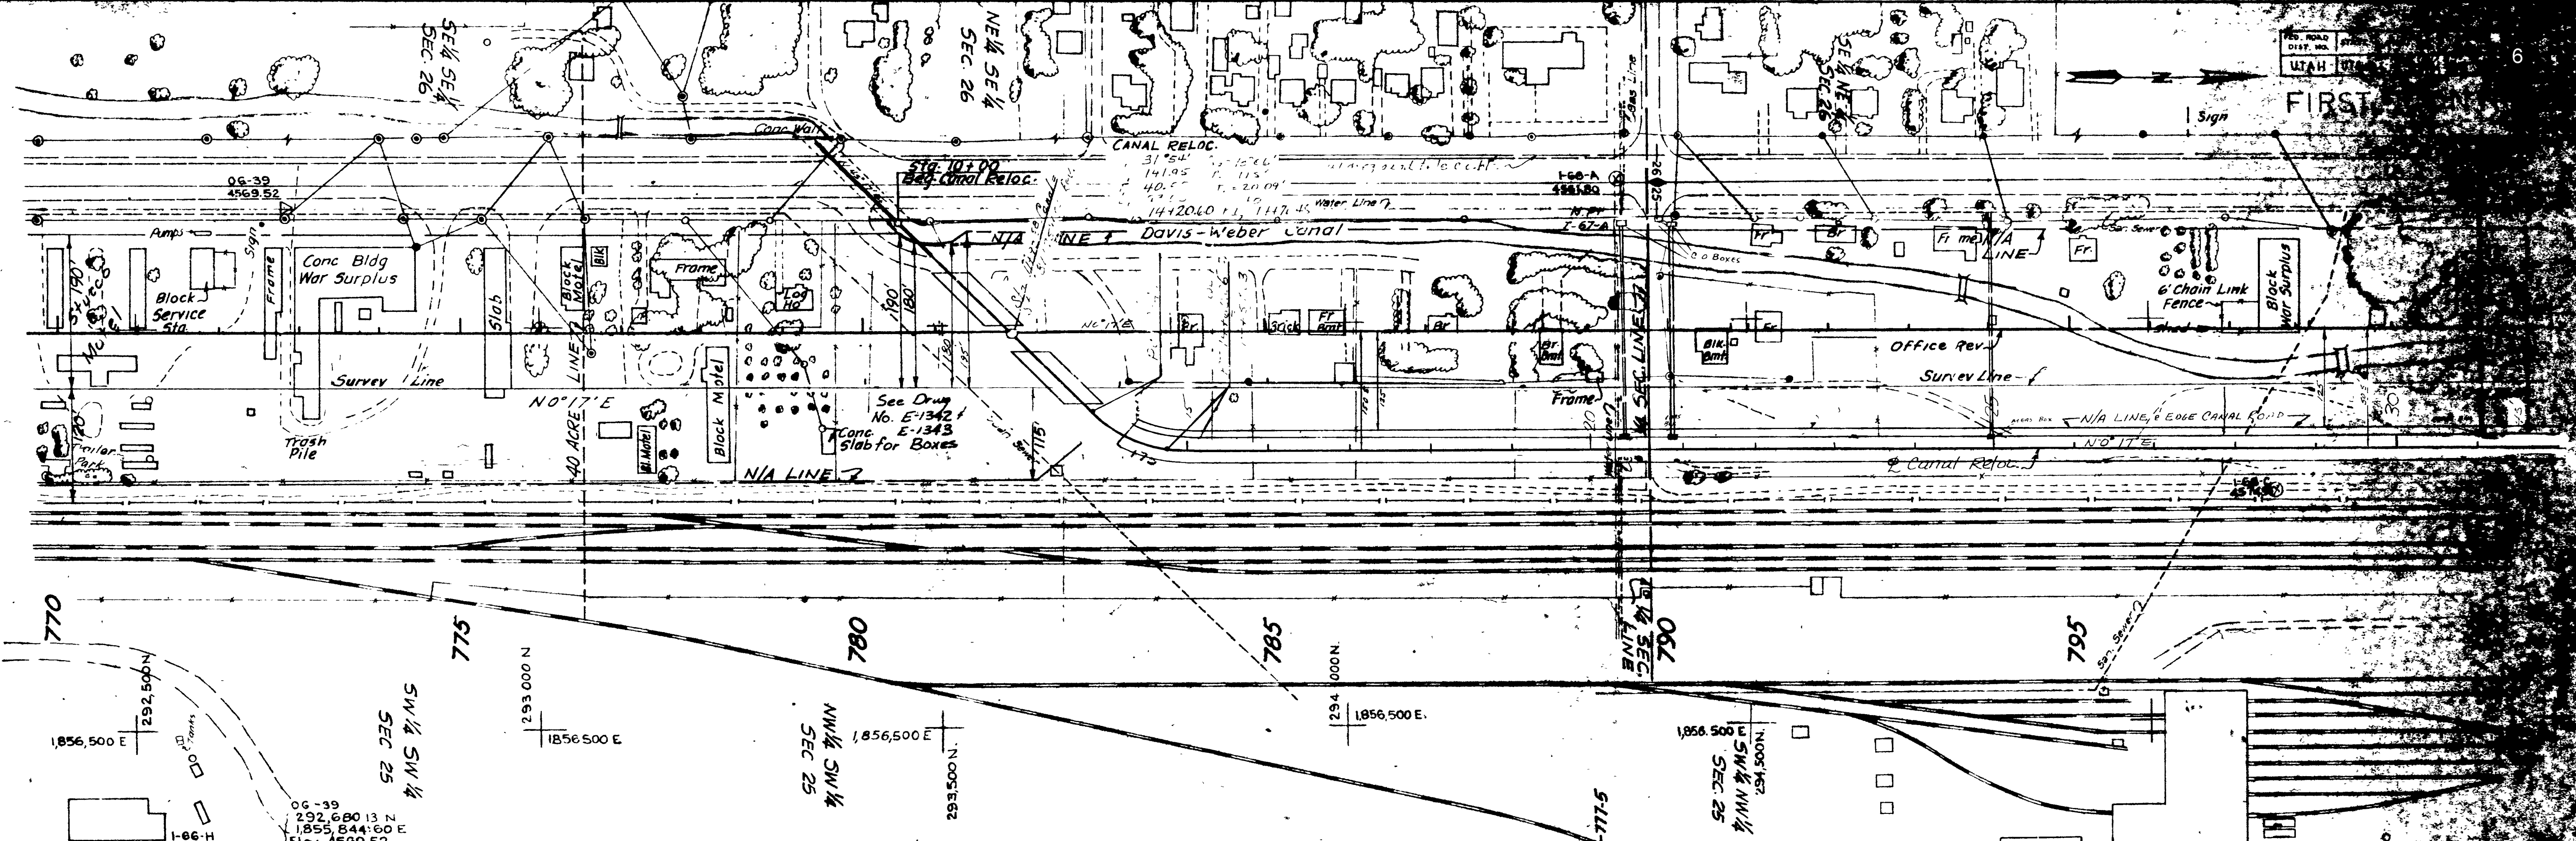

DATE: 1/26/67
BY: F.J. Stephens, Jr.
SURVEYED, PLOTTED, ALIGNED, CHECKED, NOTE BOOK, REVISIONS, etc.
PLAN NO. 10

DATE: 1/26/67
BY: F.J. Stephens, Jr.
SURVEYED, PLOTTED, ALIGNED, CHECKED, NOTE BOOK, REVISIONS, etc.
PROFILE NO. 10

NOTE:
see Sheet No. 8
For Profile & Grade
Of Canal Relocation.

NOTE:
Material From Canal
Exc. Will be Used to
Construct Roadway Fills
As Directed by the Project
Engineer.

NOTE:
Sta 790 ± Close Approach
On Lt. With an Earth Barrier
As Directed by the Project
Engineer.

Sta. 789+24.2
24" x 27" RCP placed
24" Metal Slide Gate
installed in Canal
Connect into Existing
Pipe East of US 91
COB Sta. 7130 Lt.
Dwg. V-777-5
Sta. 791+00
24" x 24" RCP placed
8" Metal Slide Gate
installed in Canal
Measuring Box placed
SEE SH-16
24" x 24" frames installed
Sta. 791+00
10' g. 12" x 12" Pipe
Center to Existing Pipe
Sta. 791+00

Sta. 792+05
4" steel pipe placed
280' Long
8" Metal Slide Gate
installed in Canal
Measuring Box placed
See Sht. No. 17 For
Details
Case Steel Pipe Across
Interstate P.W.
24" x 24" RCP placed
Connect New 4"
Steel Pipe into
Existing Line