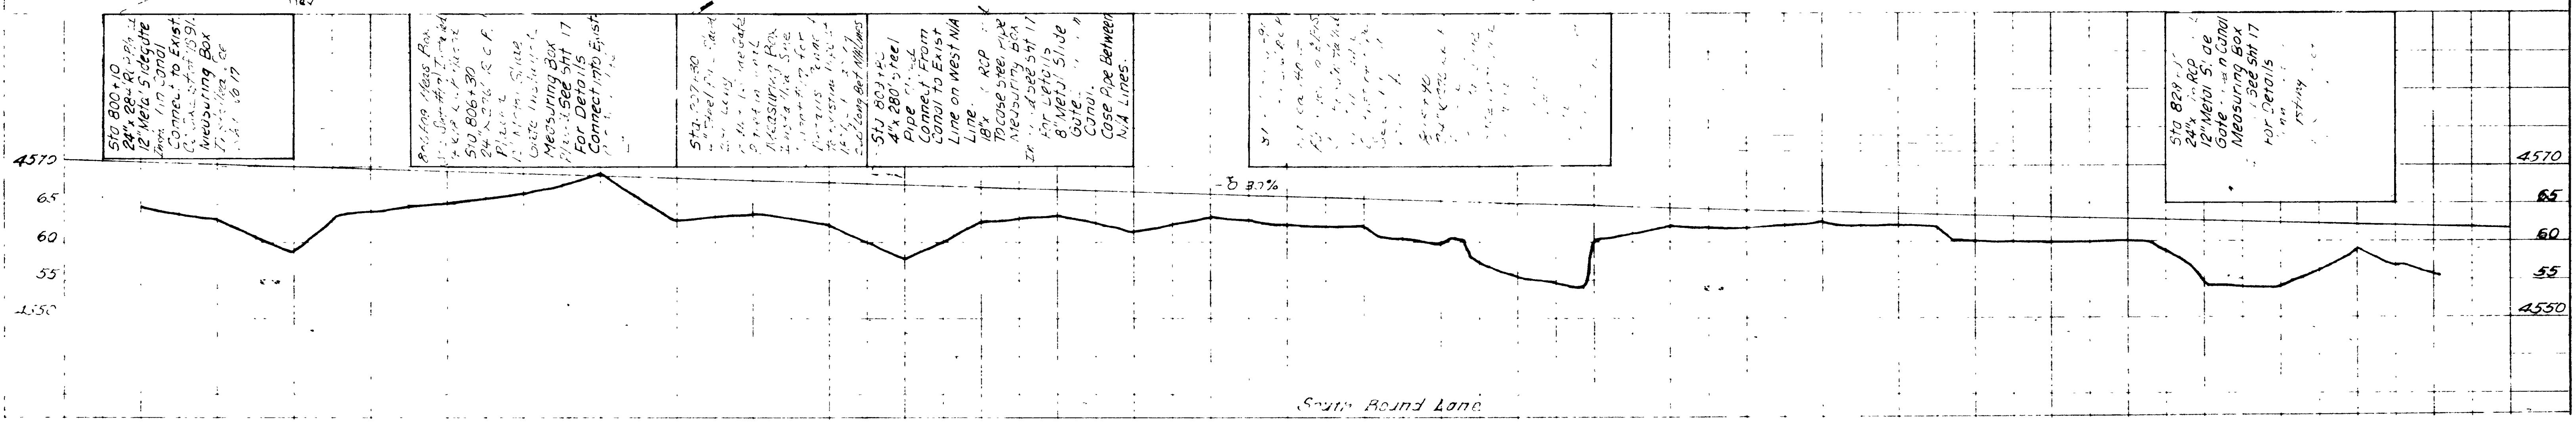

Reset 6' Chain Link Fence
On East RIW Line From Sta.
800 to Sta 830 f.p.