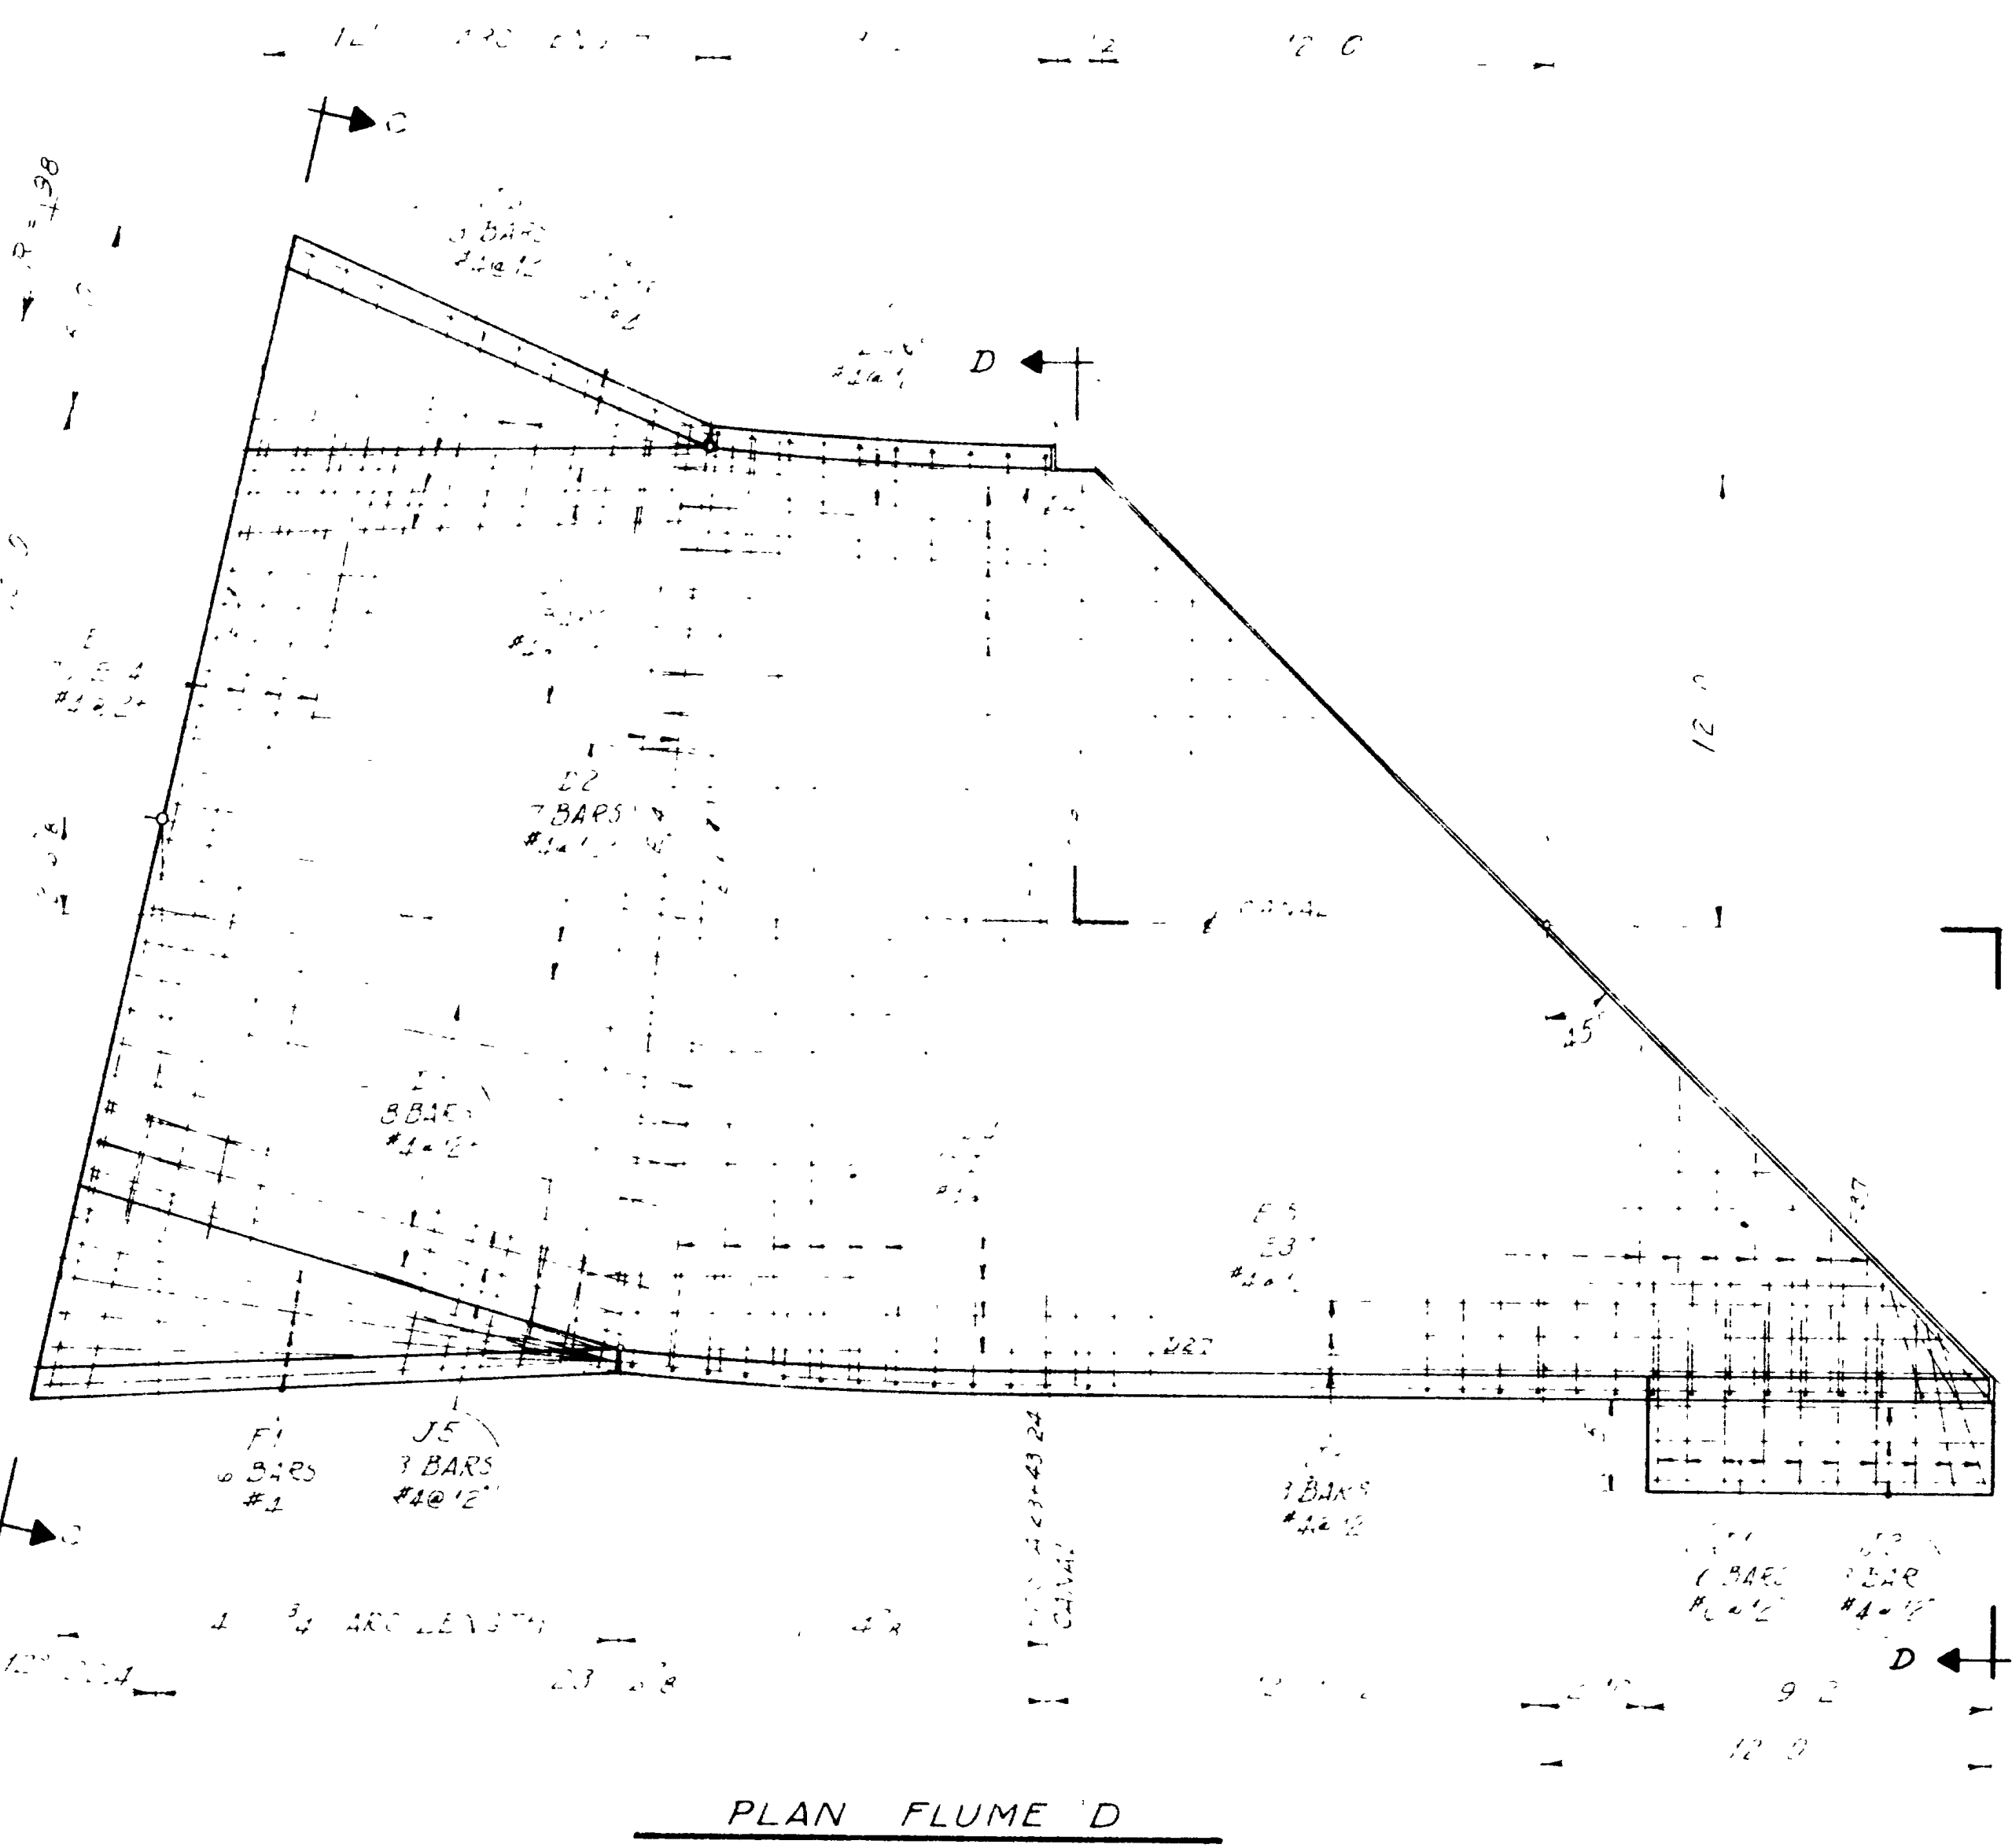

PLAN FLUME 'D'