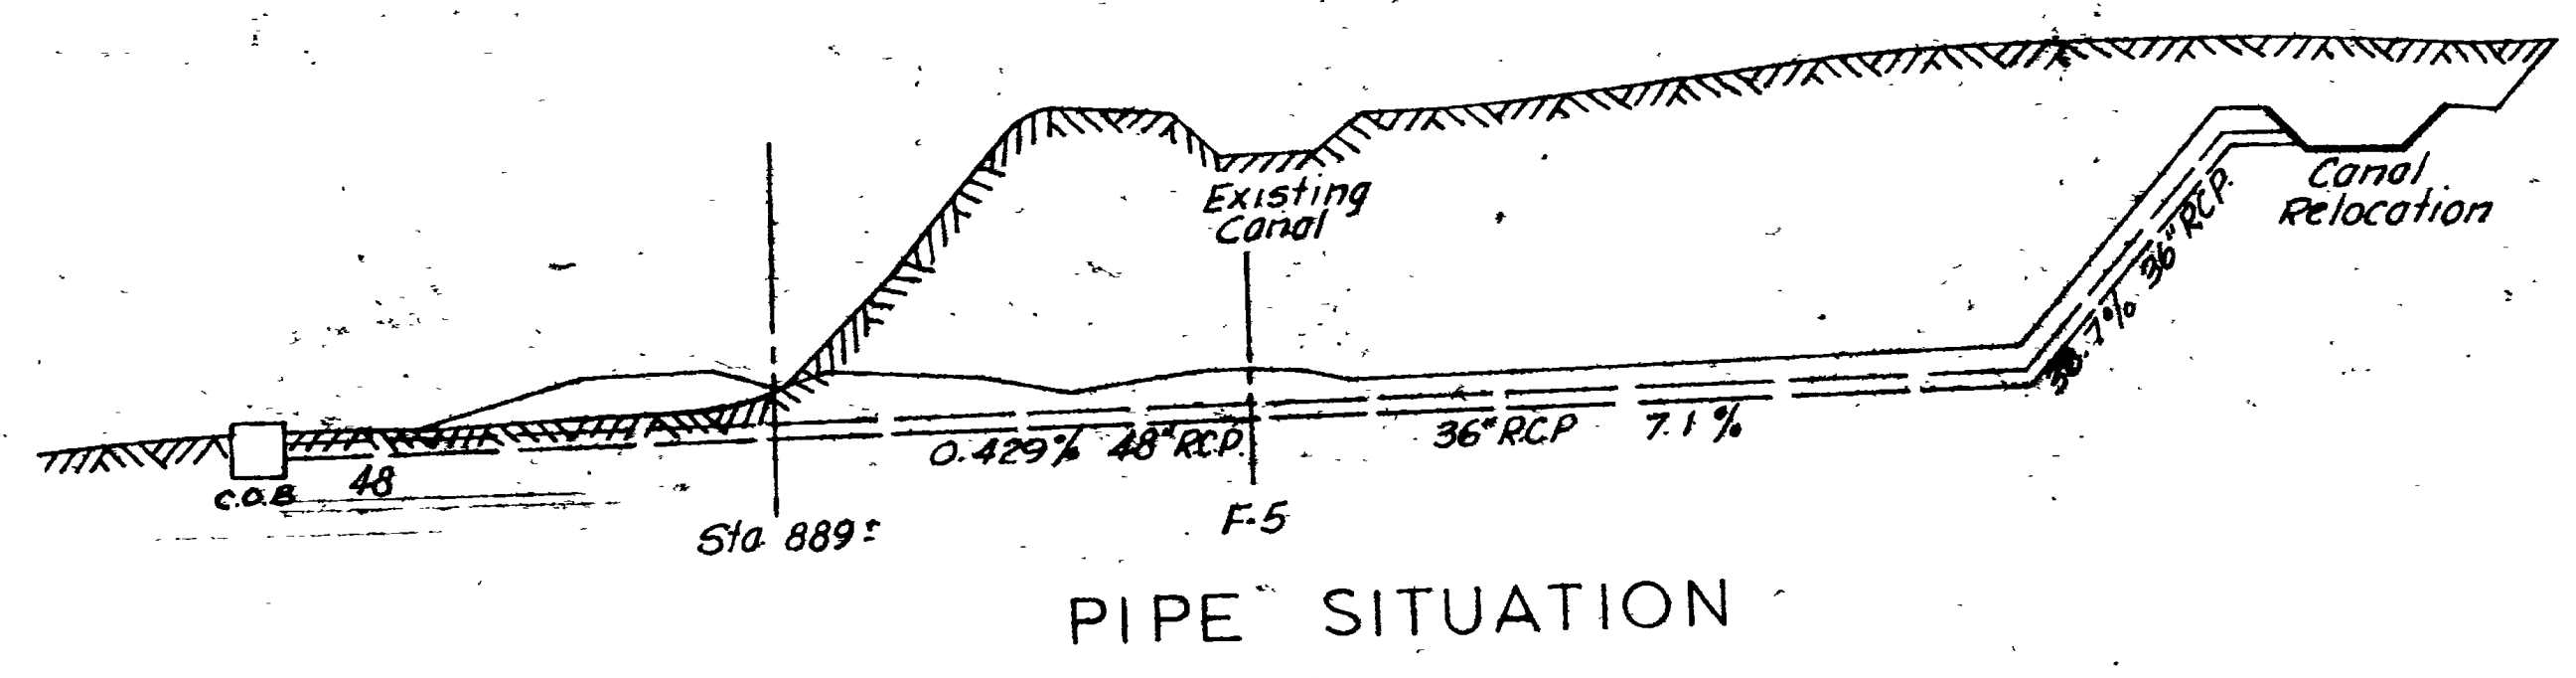

TYPICAL SITUATION
THROUGH BORROW AREA
NORTHWEST CORNER OF
HILL AIR FORCE BASE